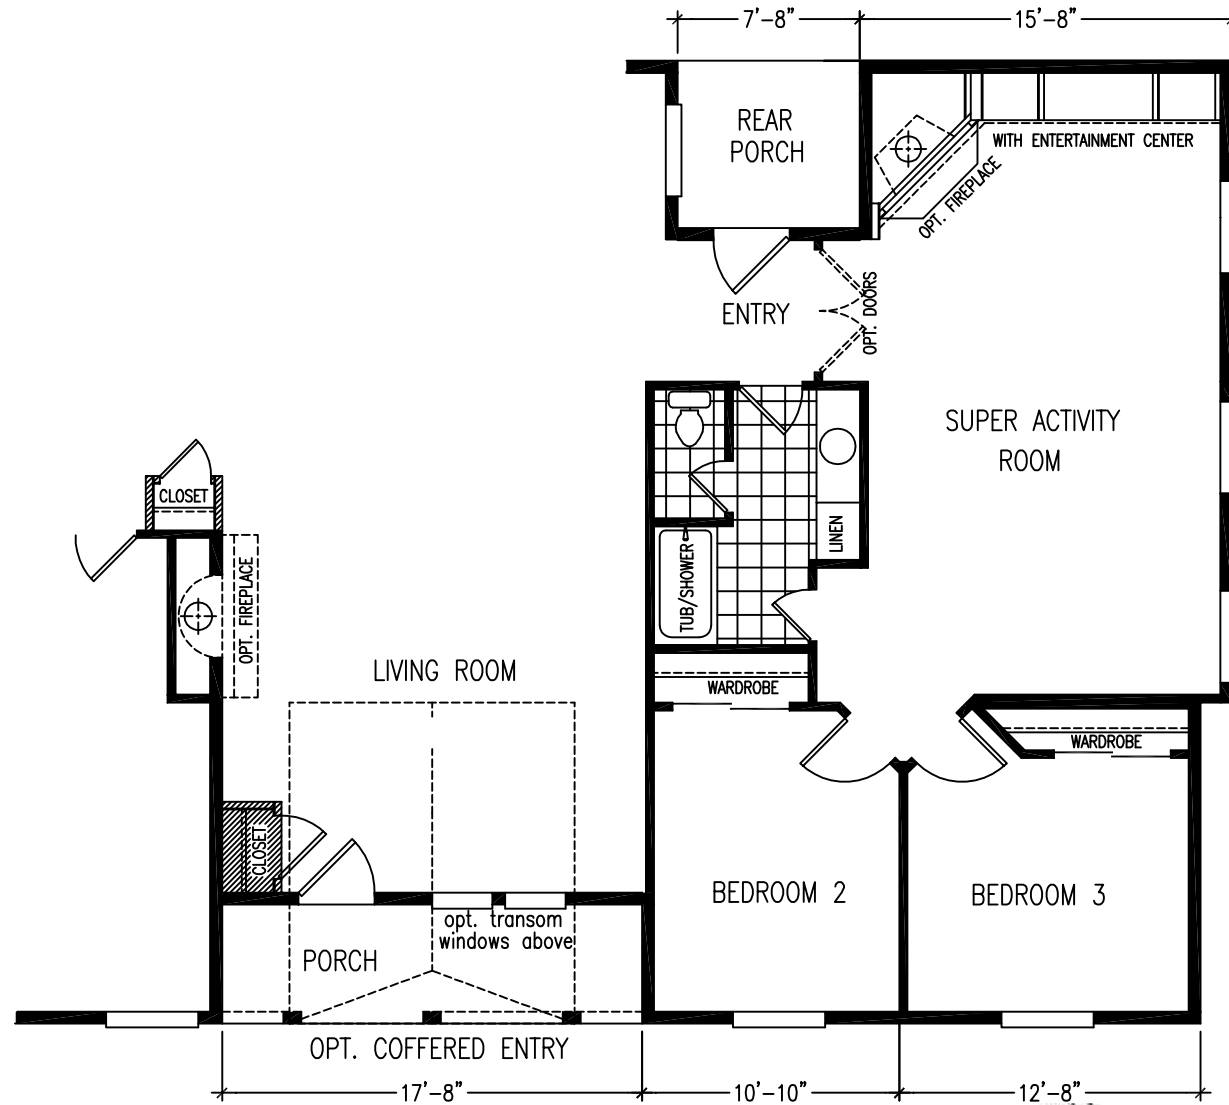

# Castle Series

2510 SQUARE FEET\* 3 OR 4 BEDROOM, FAMILY, NOOK, 2 PORCHES \*2 BATH

MODEL KS66008K

PAGE 1 OF 2

revised: -

# Castle Series

2510 SQUARE FEET\* 3 OR 4 BEDROOM, FAMILY, NOOK, 2 PORCHES \*2 BATH

MODEL KS66008K

PAGE 2 OF 2

revised: -