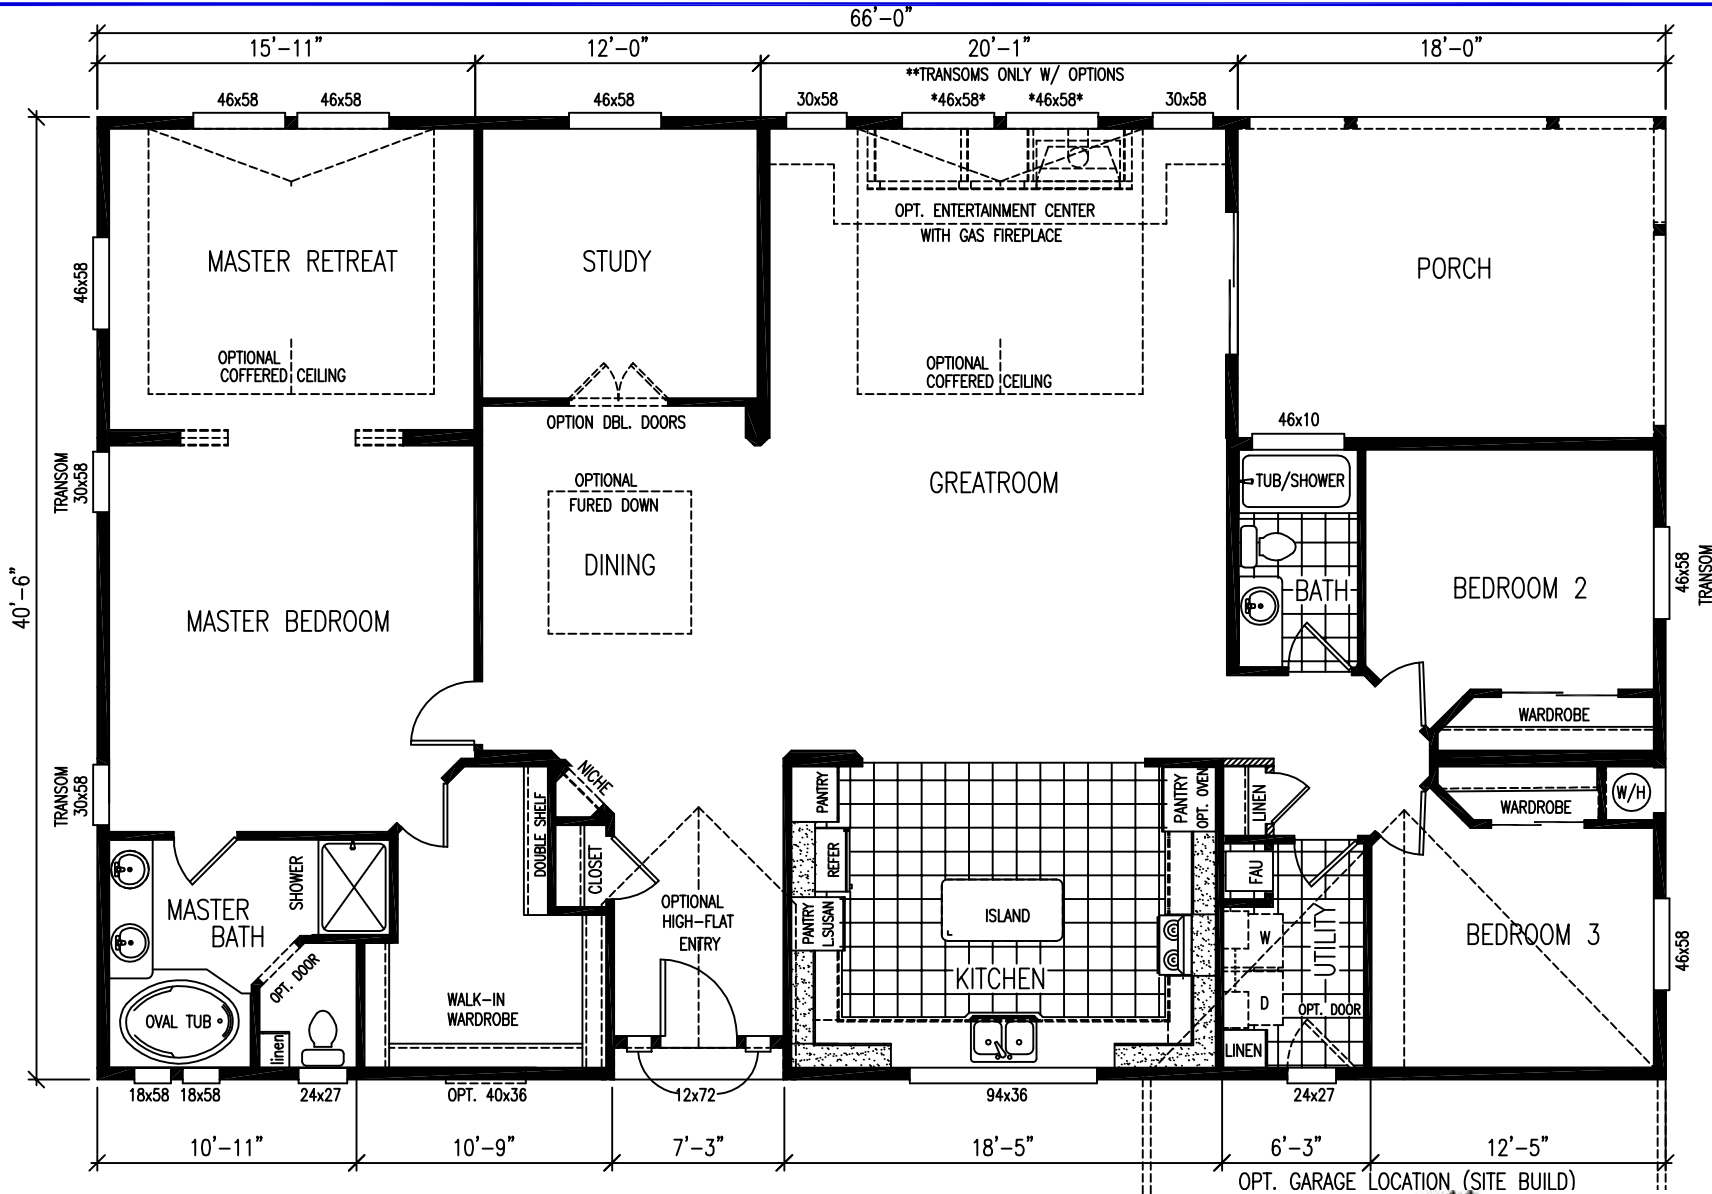

Castle Series

2419 SQUARE FEET*3 BEDROOM, RETREAT, STUDY, ENTRY, PORCH*2 BATH

MODEL KS66007K

PAGE 1 OF 2

revised: 07-12-05

Castle Series

2419 SQUARE FEET*3 BEDROOM, RETREAT, STUDY, ENTRY, PORCH*2 BATH

MODEL KS66007K