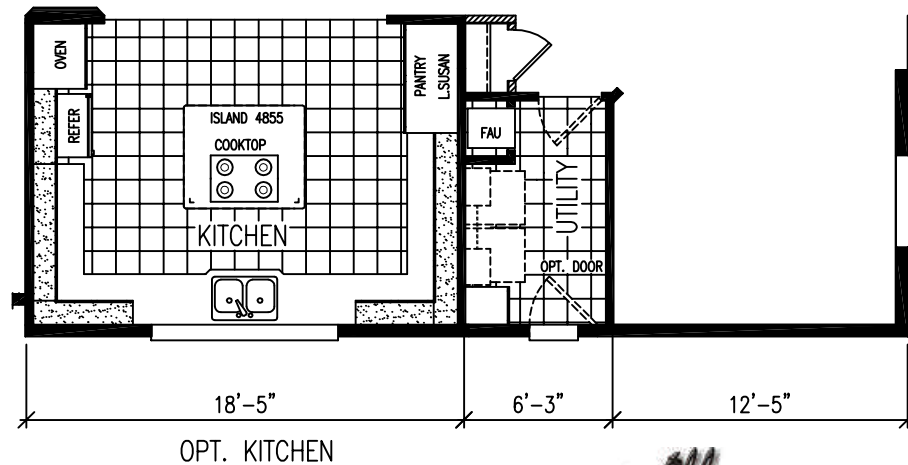

Castle Series

2419 SQUARE FEET*3 BEDROOM, RETREAT, STUDY, ENTRY, PORCH*2 BATH

MODEL KS66007K

PAGE 1 OF 2

revised: 07-12-05

Castle Series

2419 SQUARE FEET*3 BEDROOM, RETREAT, STUDY, ENTRY, PORCH*2 BATH

MODEL KS66007K