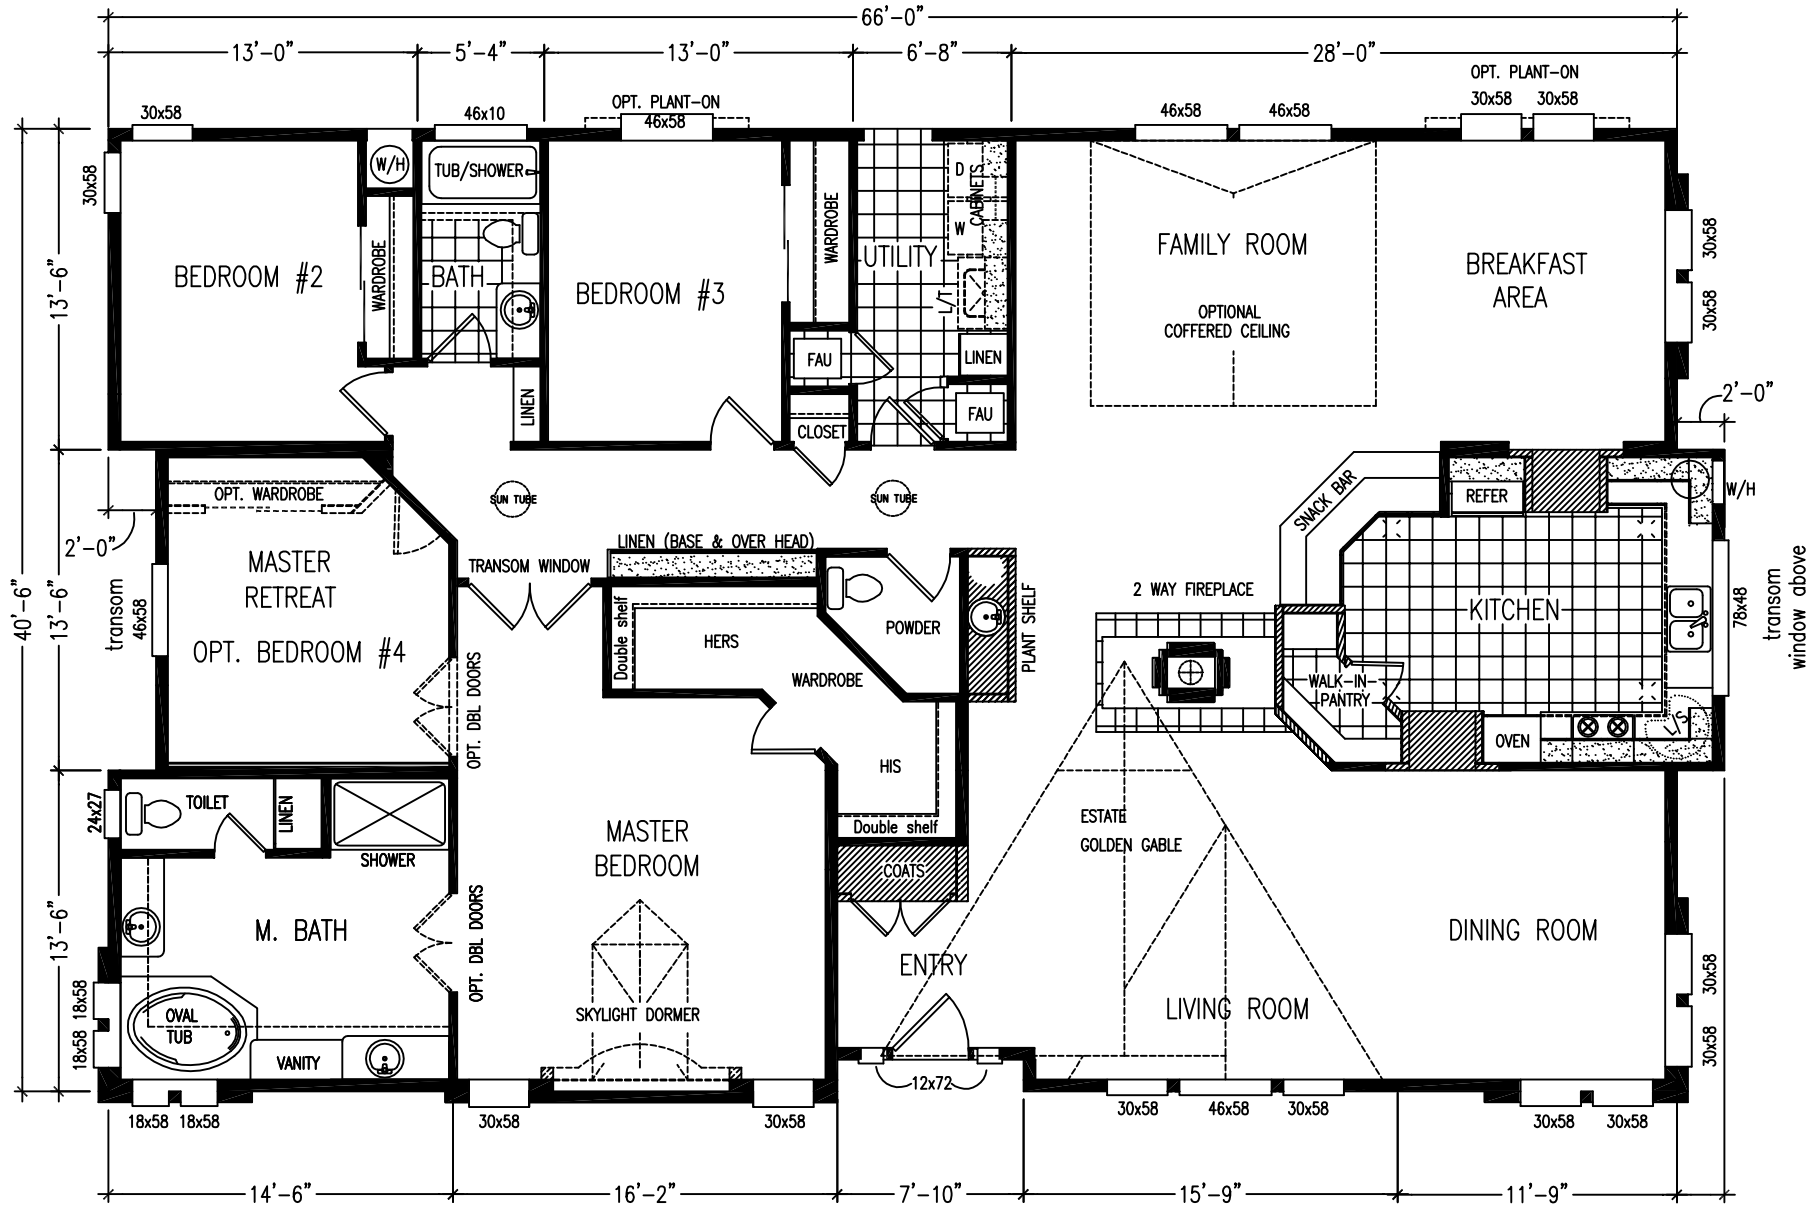

ESTATE

2670 SQUARE FEET * 3 OR 4 BEDROOM, FAMILY, BREAKFAST * 2 1/2 BATH

NOTE: 16" EAVES ARE STANDARD ON THIS SIDE OF HOME

MODEL KS66006K

revised: 03-18-05