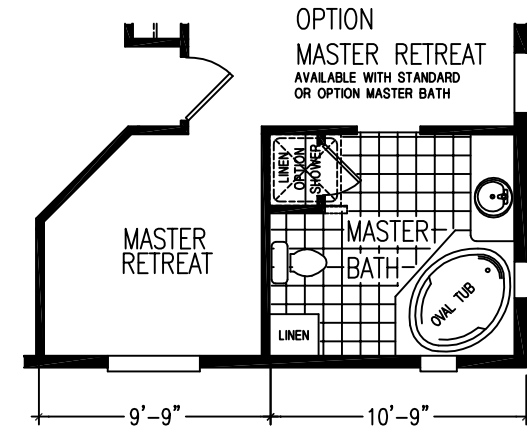

Villa 2700

1782 SQUARE FEET * 3 BEDROOM, DEN, ENTRY * 2 BATH

KS66004F

PAGE 1 OF 2

revised: 02/15/05

Villa 2700

1782 SQUARE FEET * 3 BEDROOM, DEN, ENTRY * 2 BATH

KS66004F