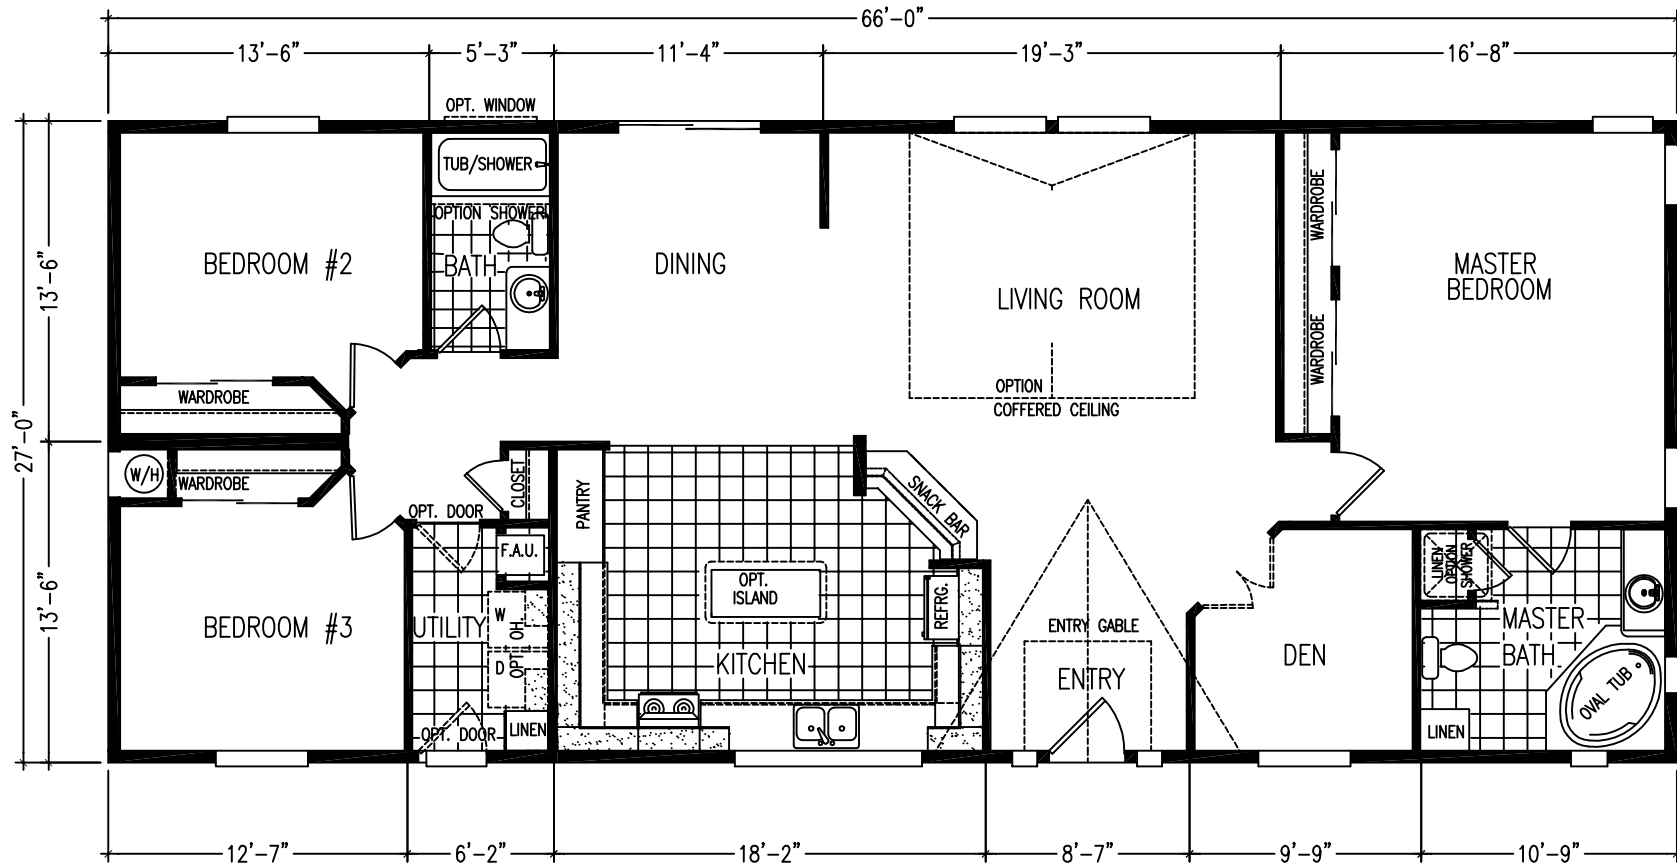

Villa 2700

1782 SQUARE FEET * 3 BEDROOM, DEN, ENTRY * 2 BATH

KS66004F

PAGE 1 OF 2

revised: 02/15/05

Villa 2700

1782 SQUARE FEET * 3 BEDROOM, DEN, ENTRY * 2 BATH

KS66004F