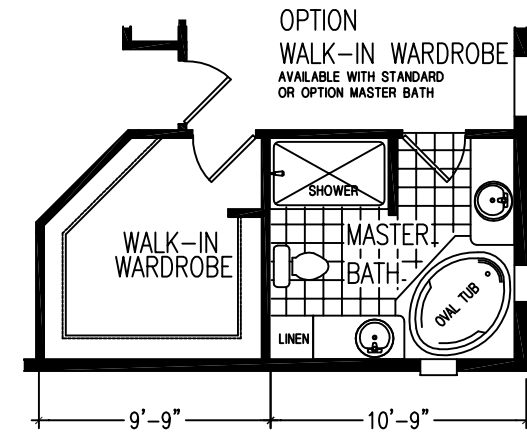

Villa 2700

1782 SQUARE FEET * 3 BEDROOM, DEN, ENTRY * 2 BATH

KS66004F

PAGE 1 OF 2

revised: 02/15/05

Villa 2700

1782 SQUARE FEET * 3 BEDROOM, DEN, ENTRY * 2 BATH

KS66004F