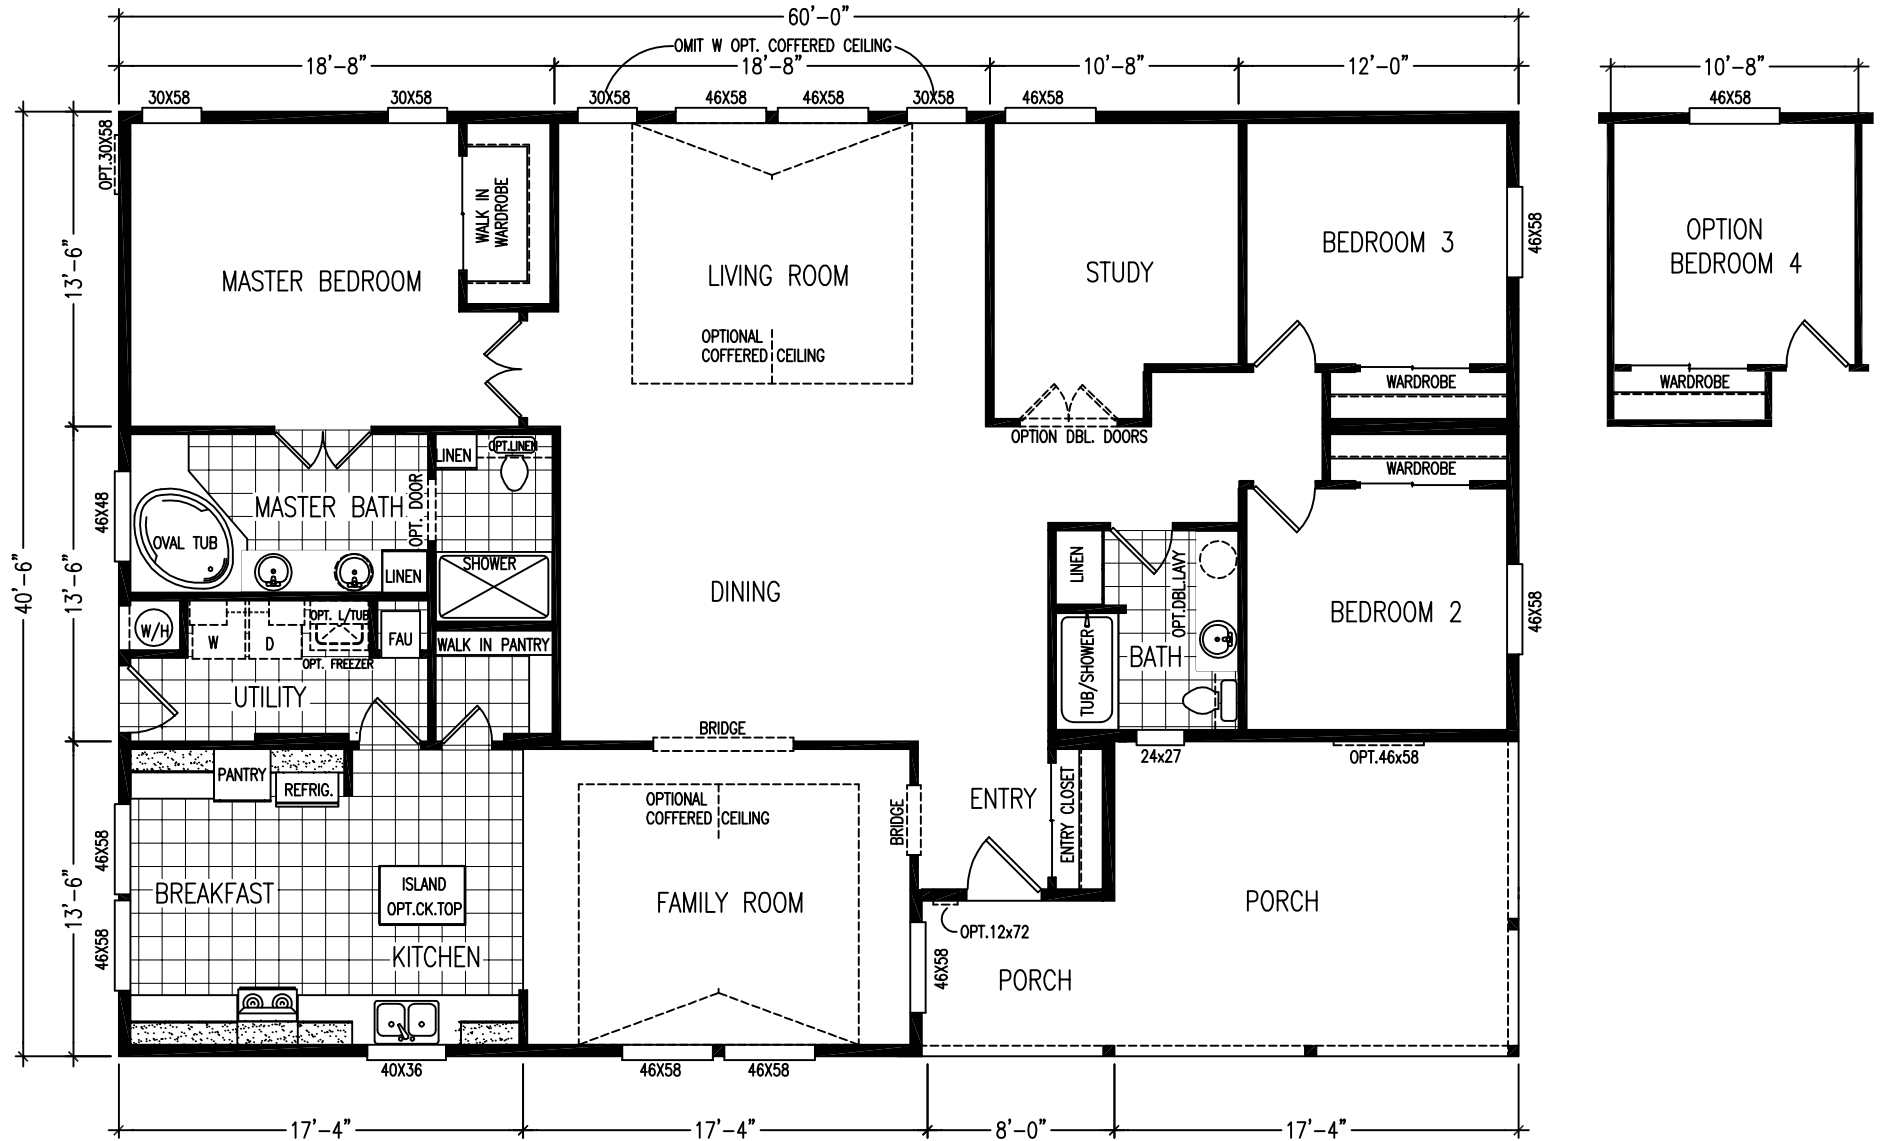

Castle Series

2143 SQUARE FEET * 3 OR 4 BEDROOM, FAMILY, PORCH * 2 BATH

MODEL KS60002K

revised: 01-12-06