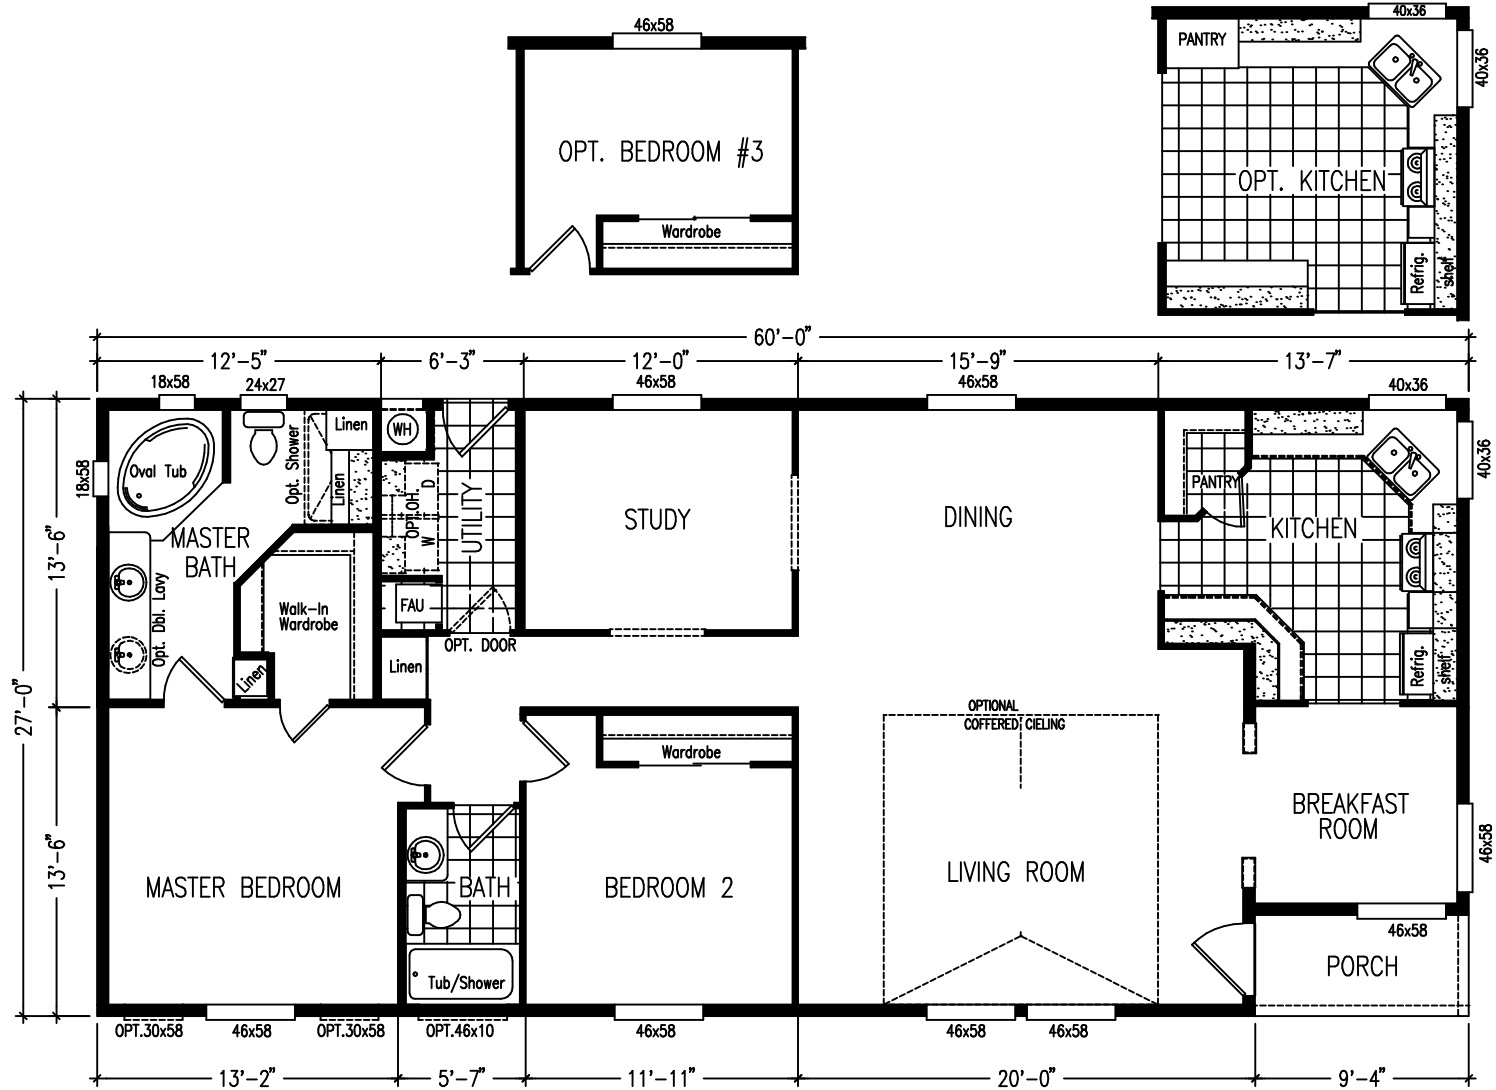

# Villa 2700

1579 SQUARE FEET \* 2 OR 3 BEDROOM, BREAKFAST \* 2 BATH

MODEL KS6002F