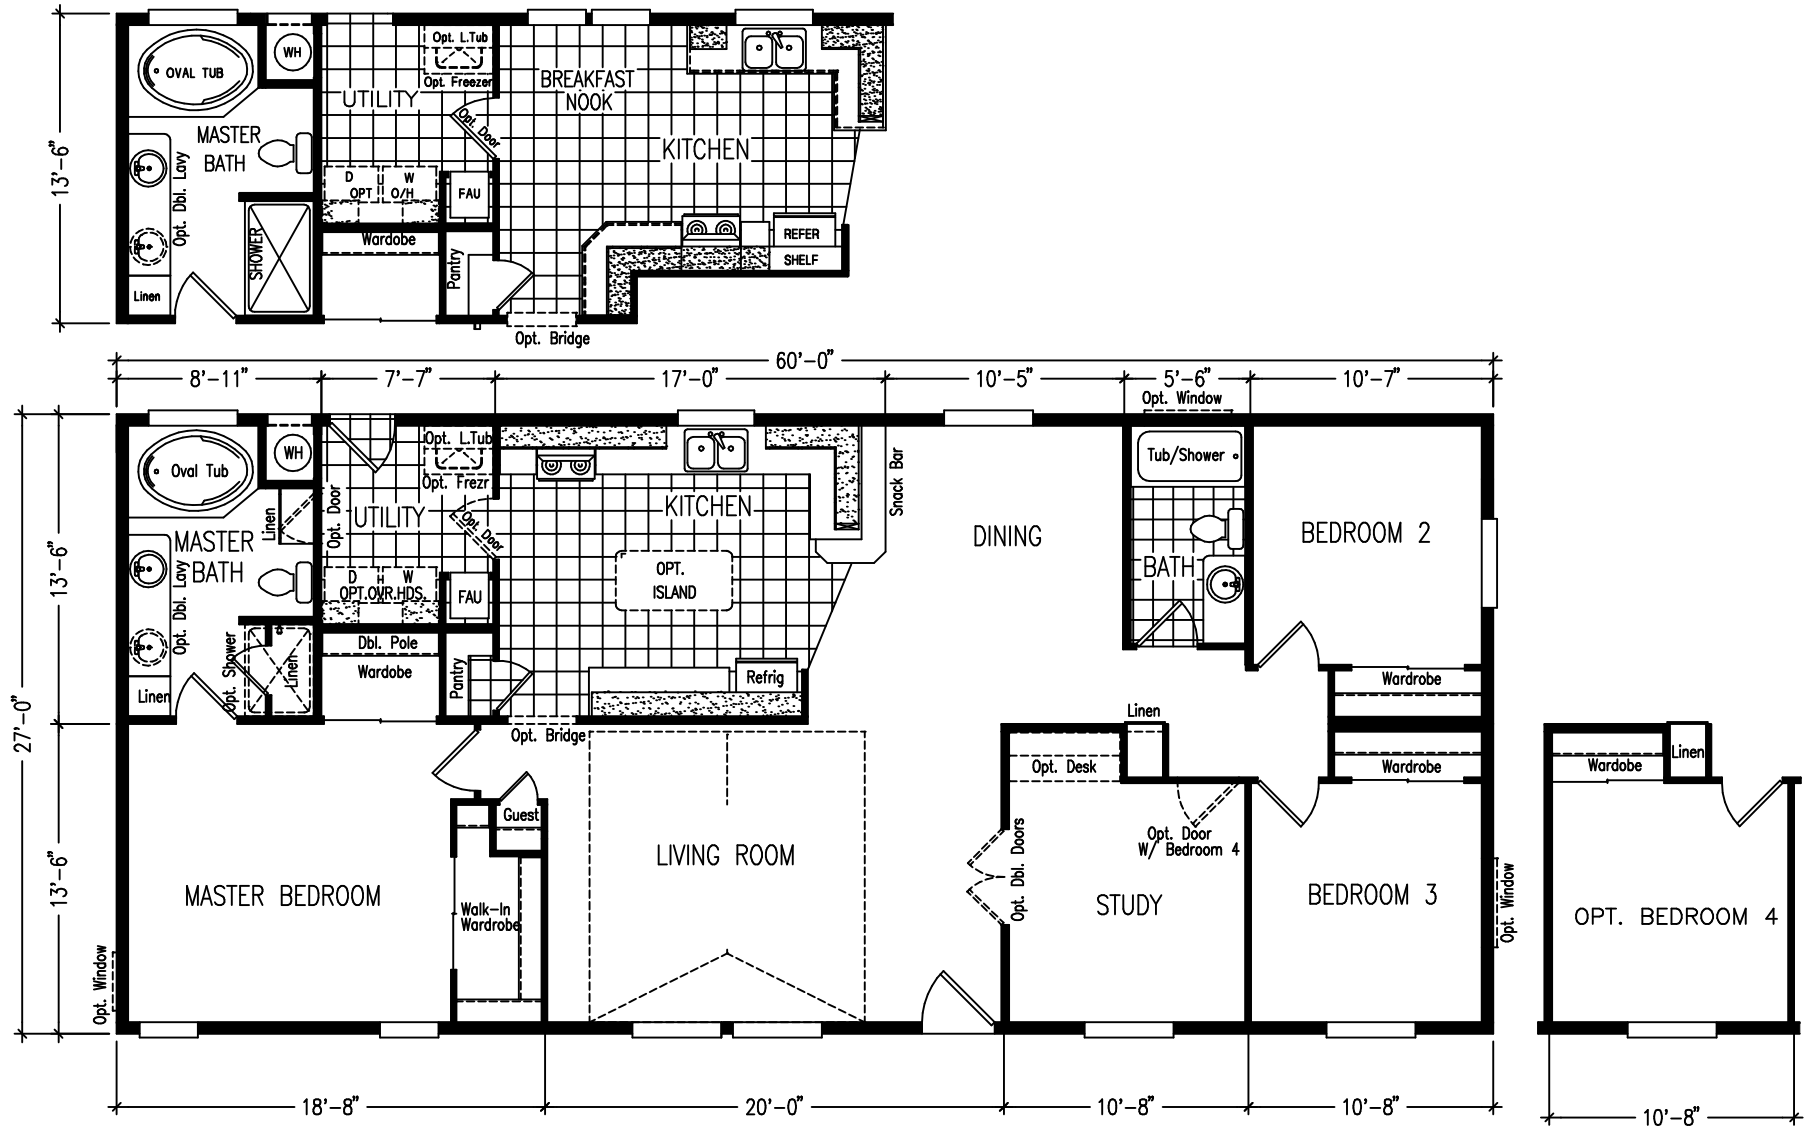

Villa 2700

1620 SQUARE FEET * 3 OR 4 BEDROOM * 2 BATH

MODEL KS60001F