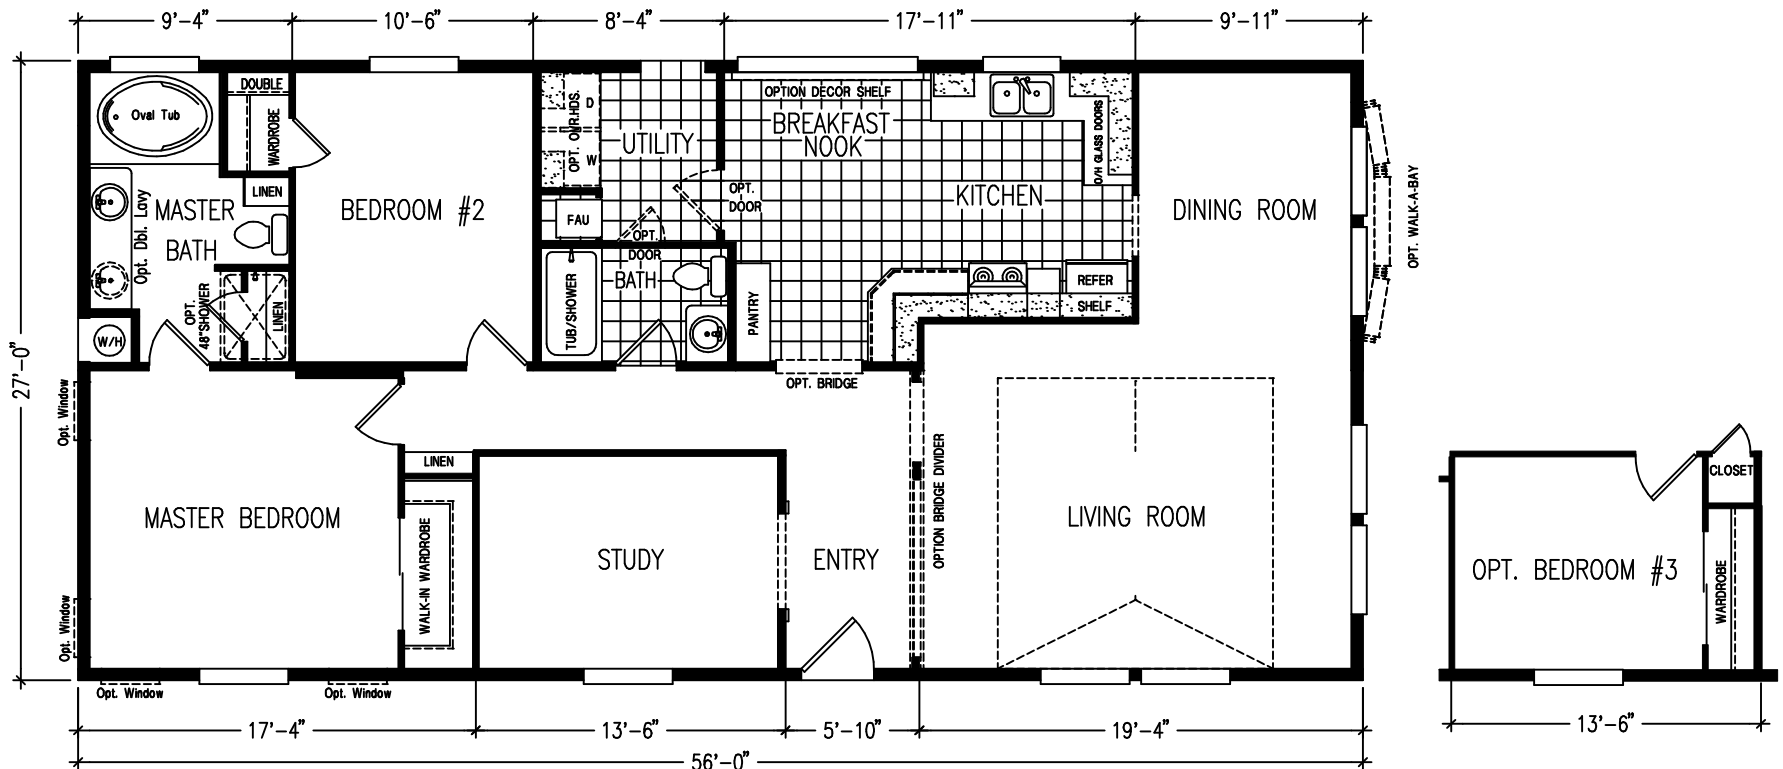

Villa 2700

1512 SQUARE FEET * 2 OR 3 BEDROOM * 2 BATH

MODEL KS56006F

revised 12/18/02