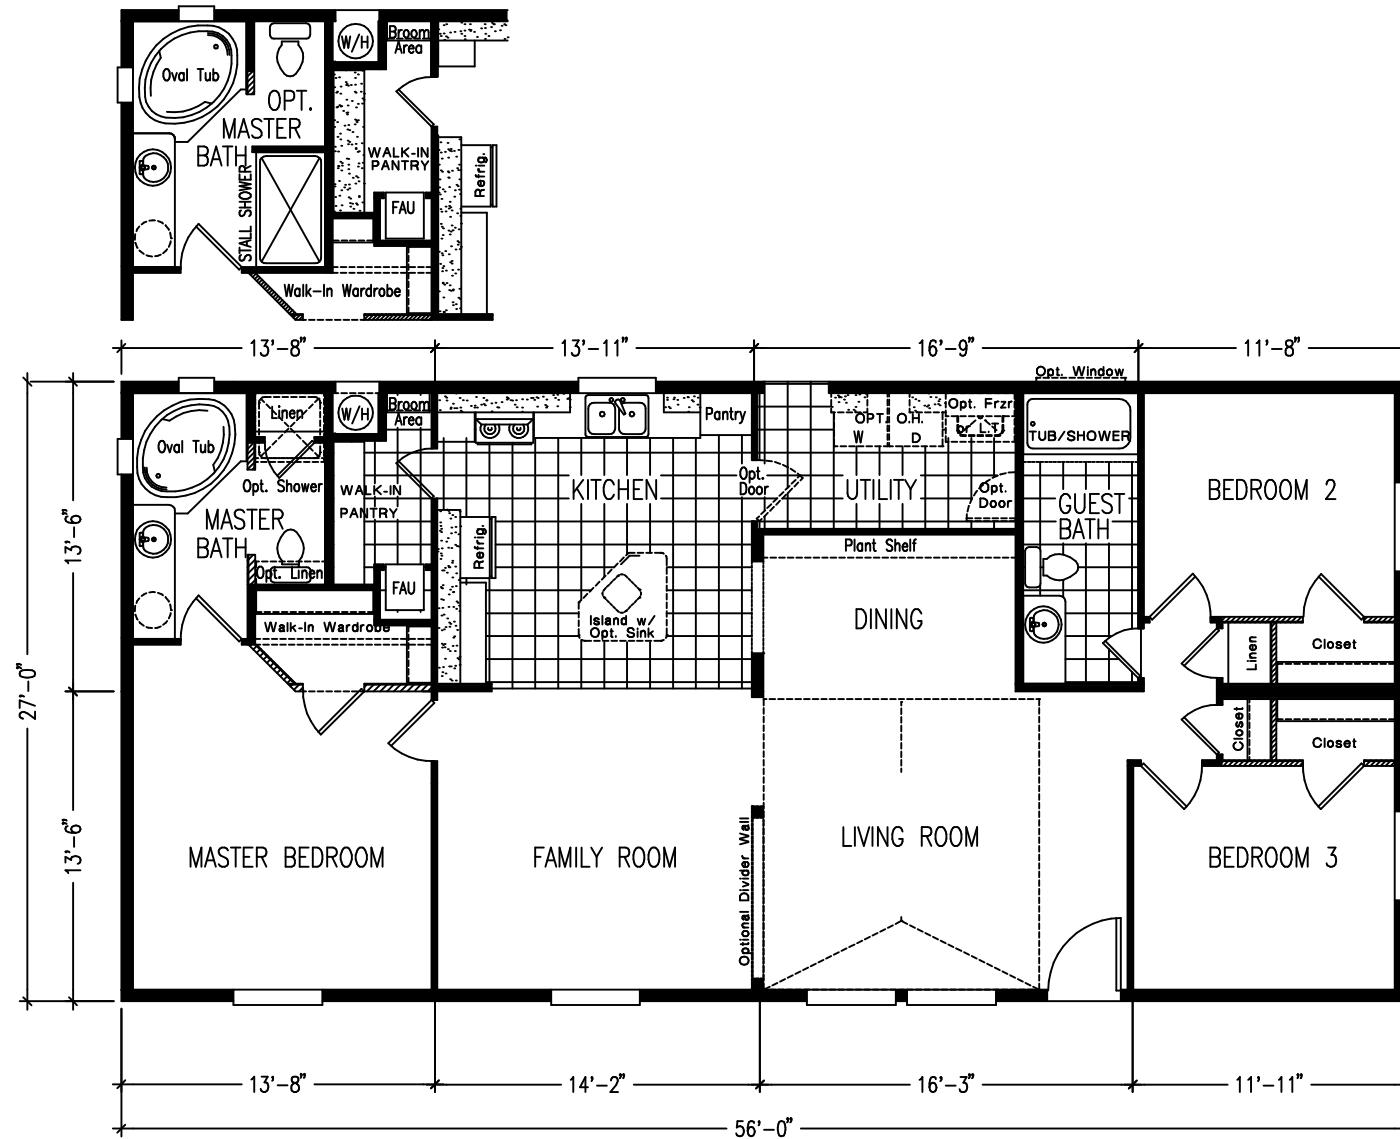

Villa 2700

1512 SQUARE FEET * 3 BEDROOM, FAMILY * 2 BATH

MODEL KS56002F