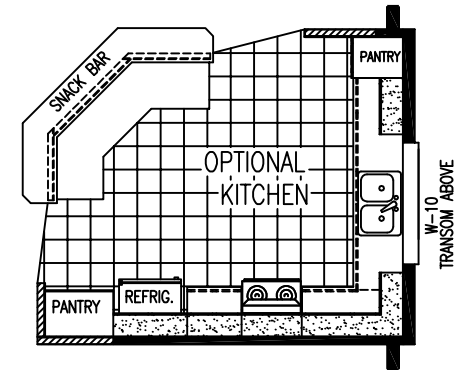

Castle Series

1953 SQUARE FEET * 3 BEDROOM, FAMILY * 2 BATH

MODEL KS48002K

revised: 01-10-06