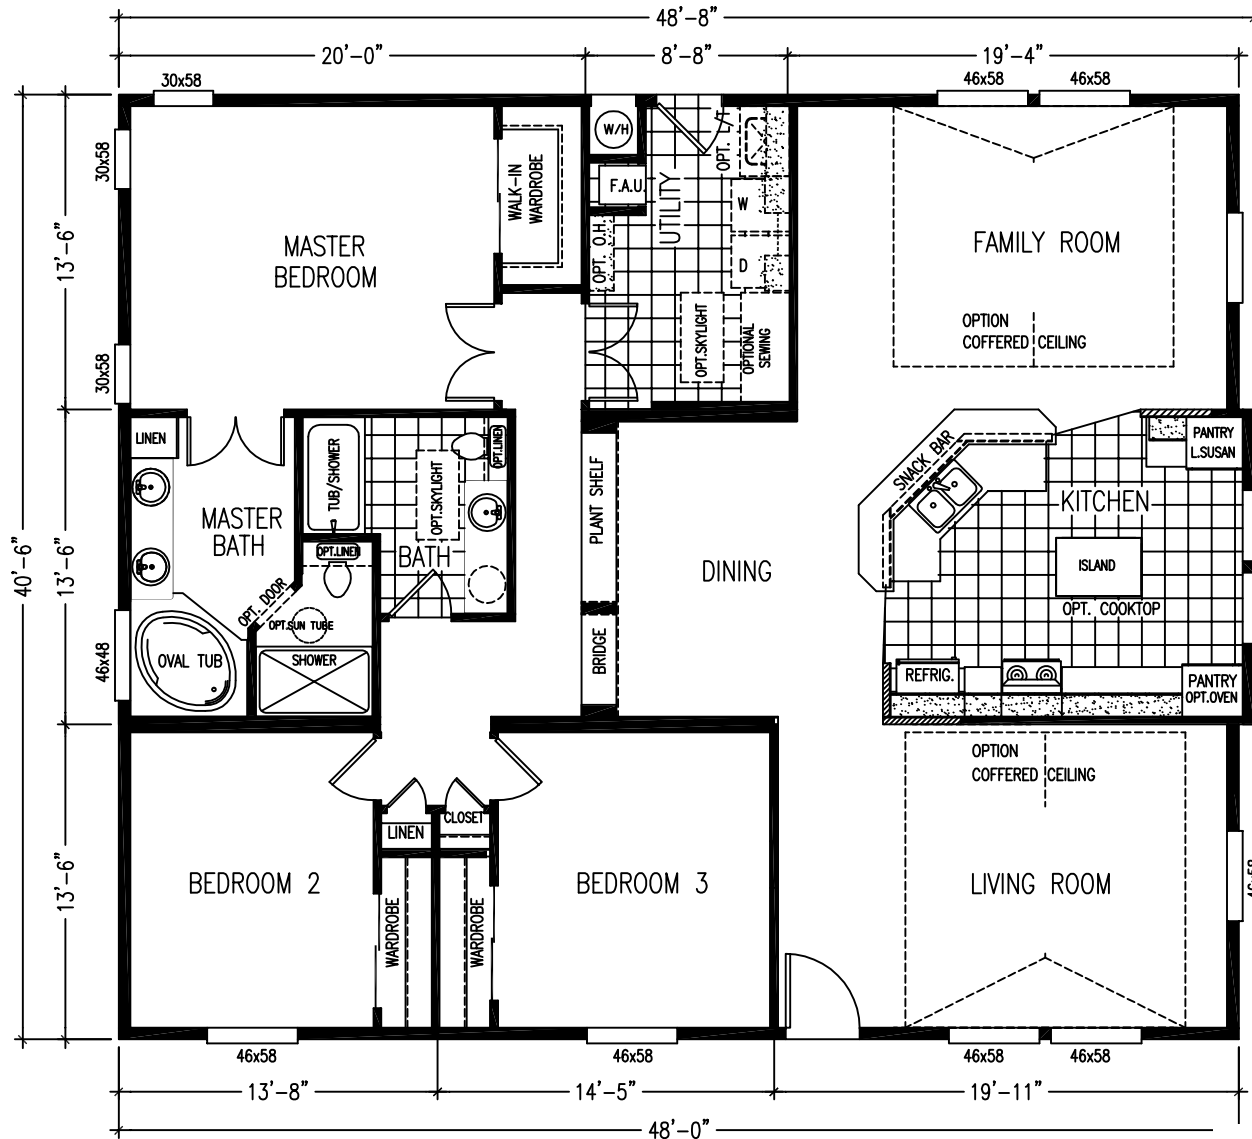

Castle Series

1953 SQUARE FEET * 3 BEDROOM, FAMILY * 2 BATH

MODEL KS48002K

revised: 01-10-06