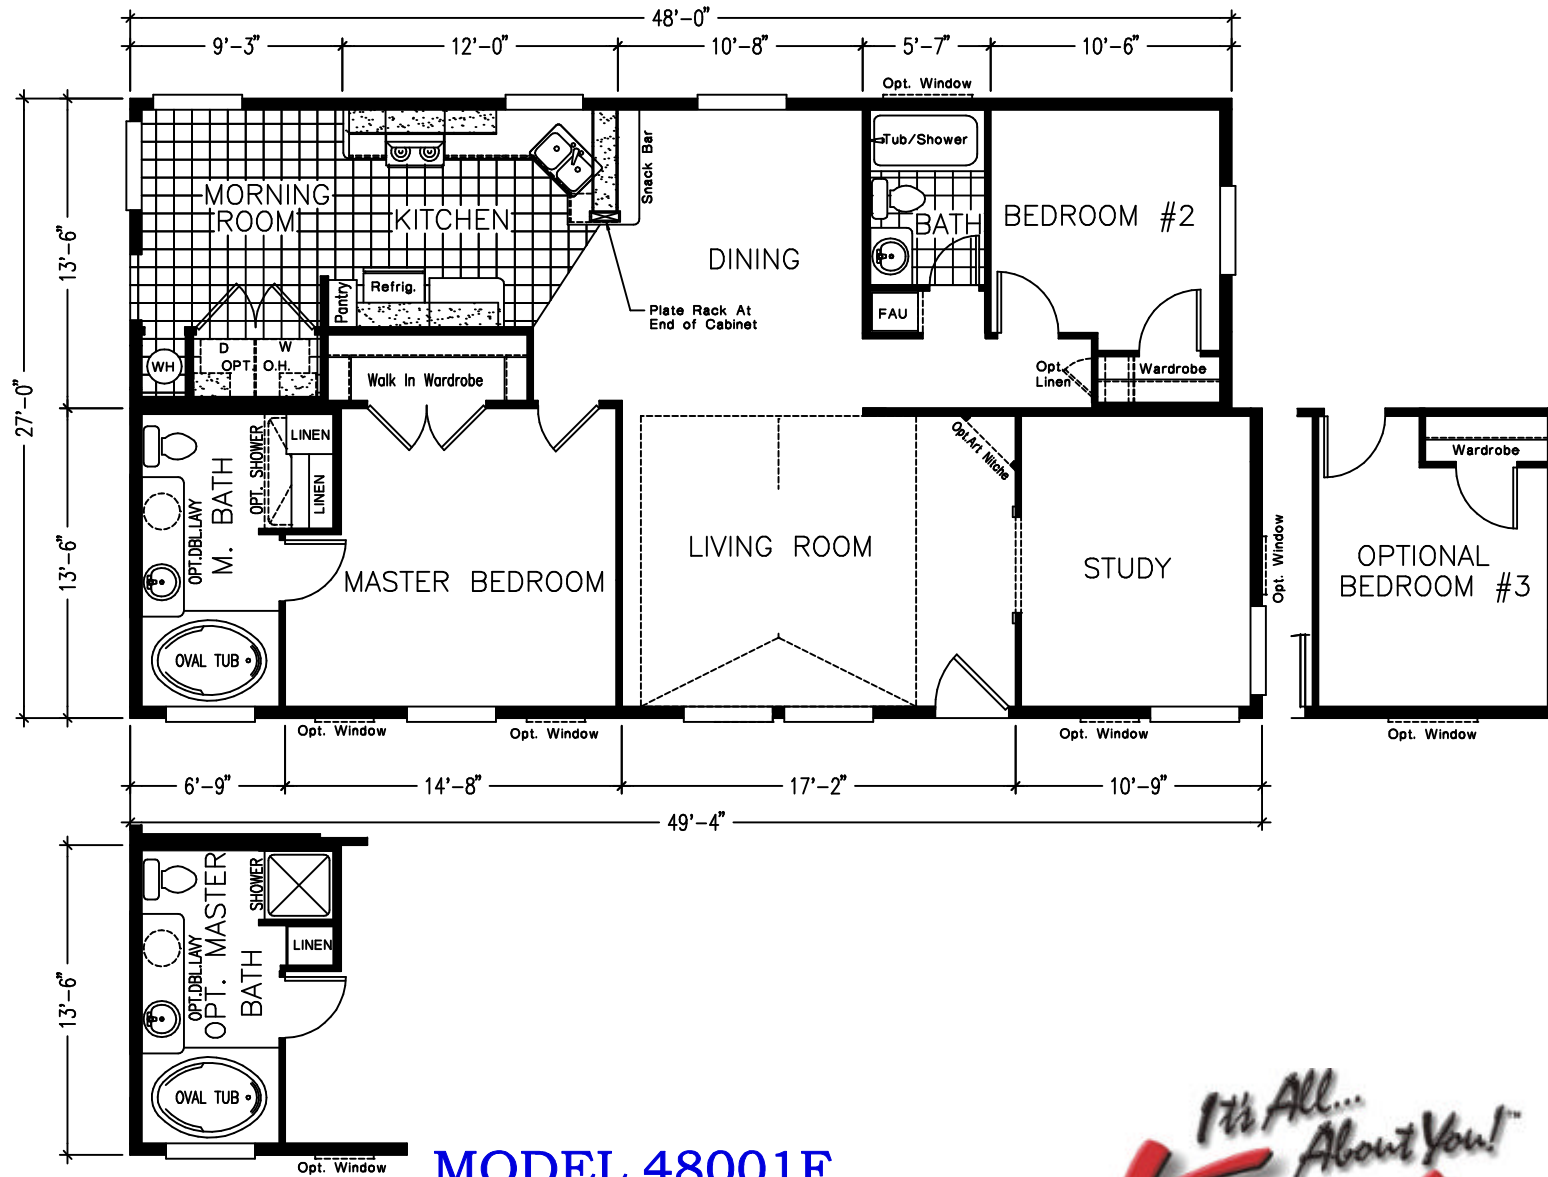

Villa 2700

1314 SQUARE FEET * 2 OR 3 BEDROOM, NOOK * 2 BATH

OPTIONAL WINDOW TREATMENTS

MODEL 48001F

revised 12/24/03