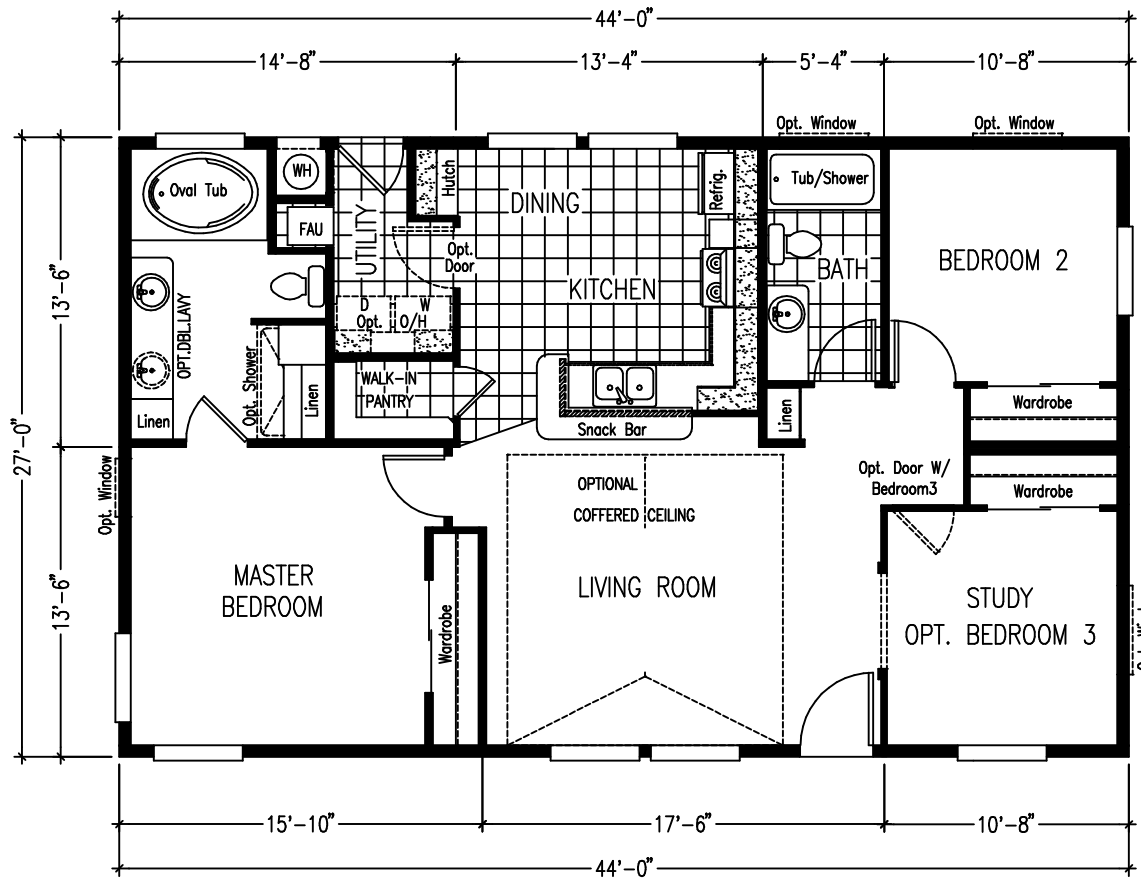

Villa 2700

1188 SQUARE FEET * 2 OR 3 BEDROOM * 2 BATH

MODEL 44003F

revised 12/27/02