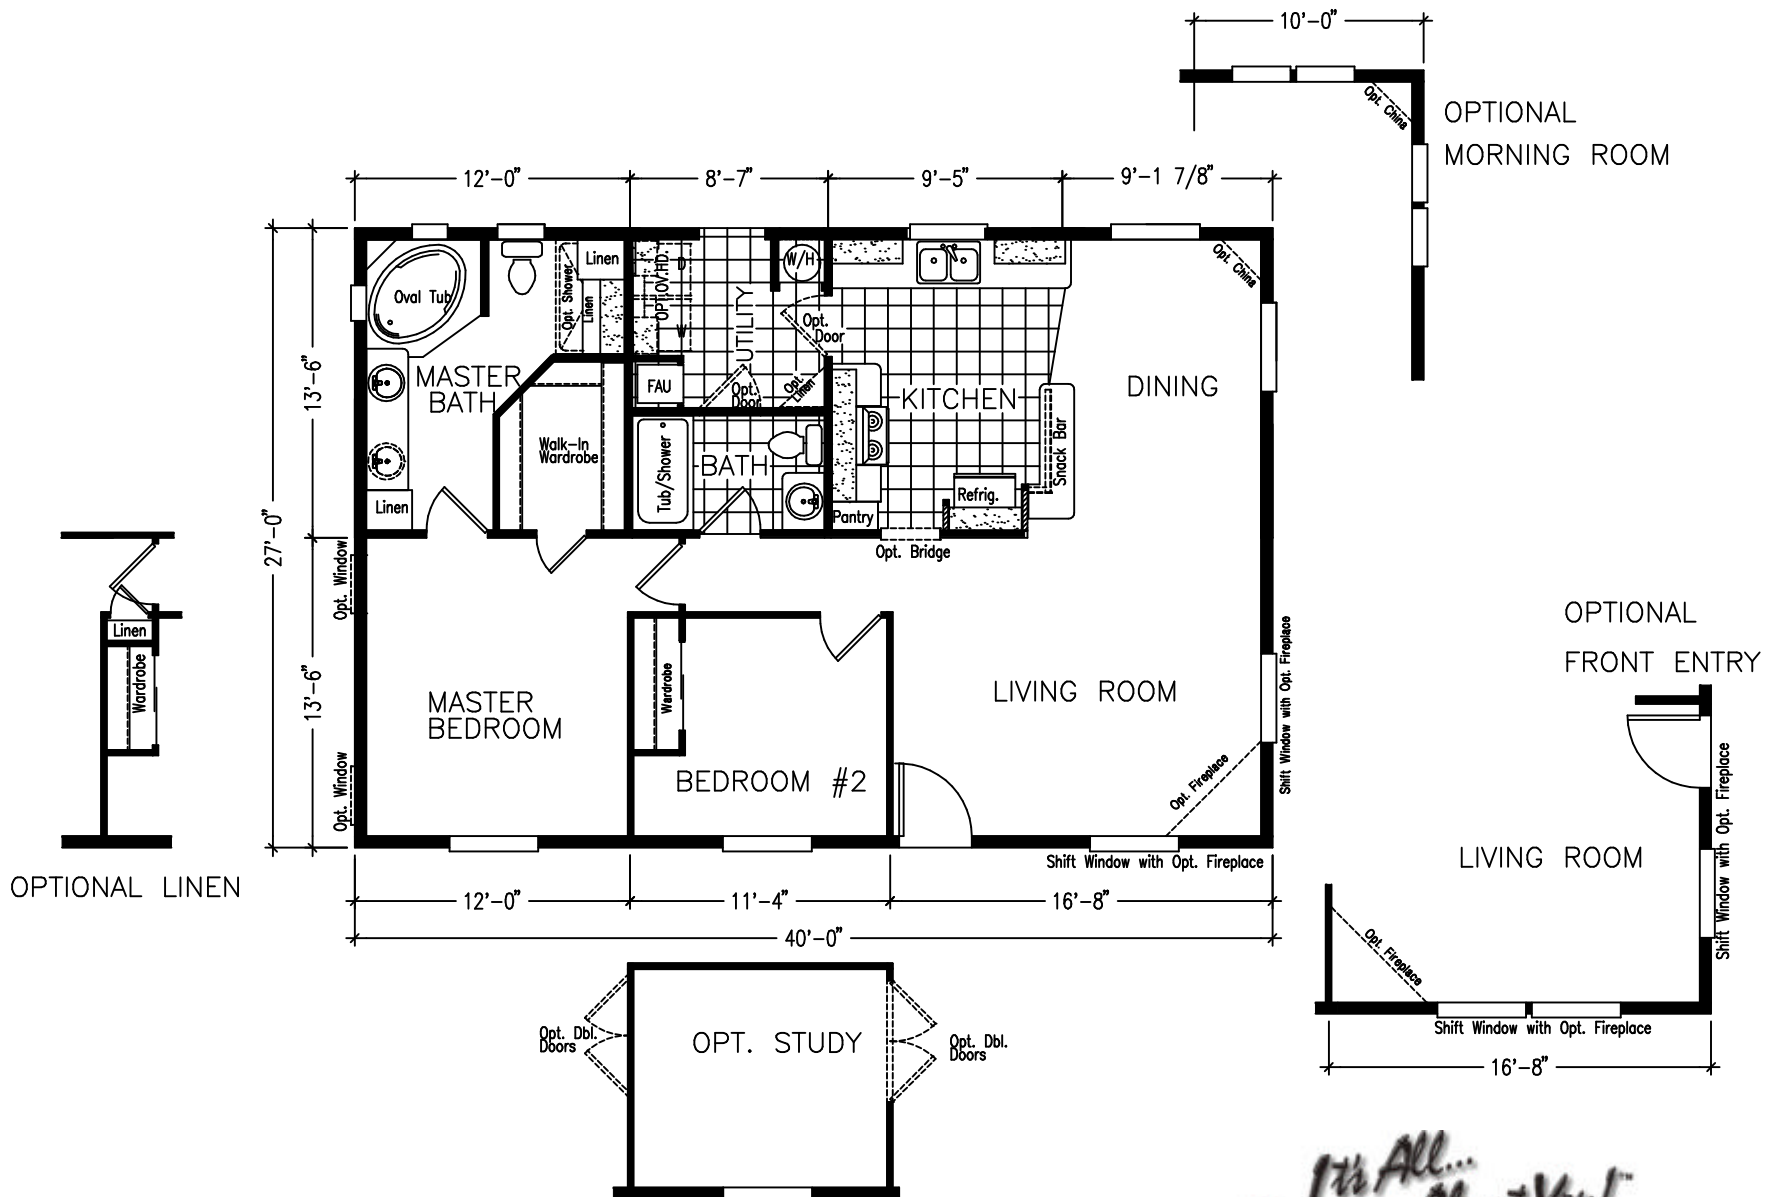

Villa 2700

1080 SQUARE FEET * 1 OR 2 BEDROOM * 2 BATH

MODEL KS40002F