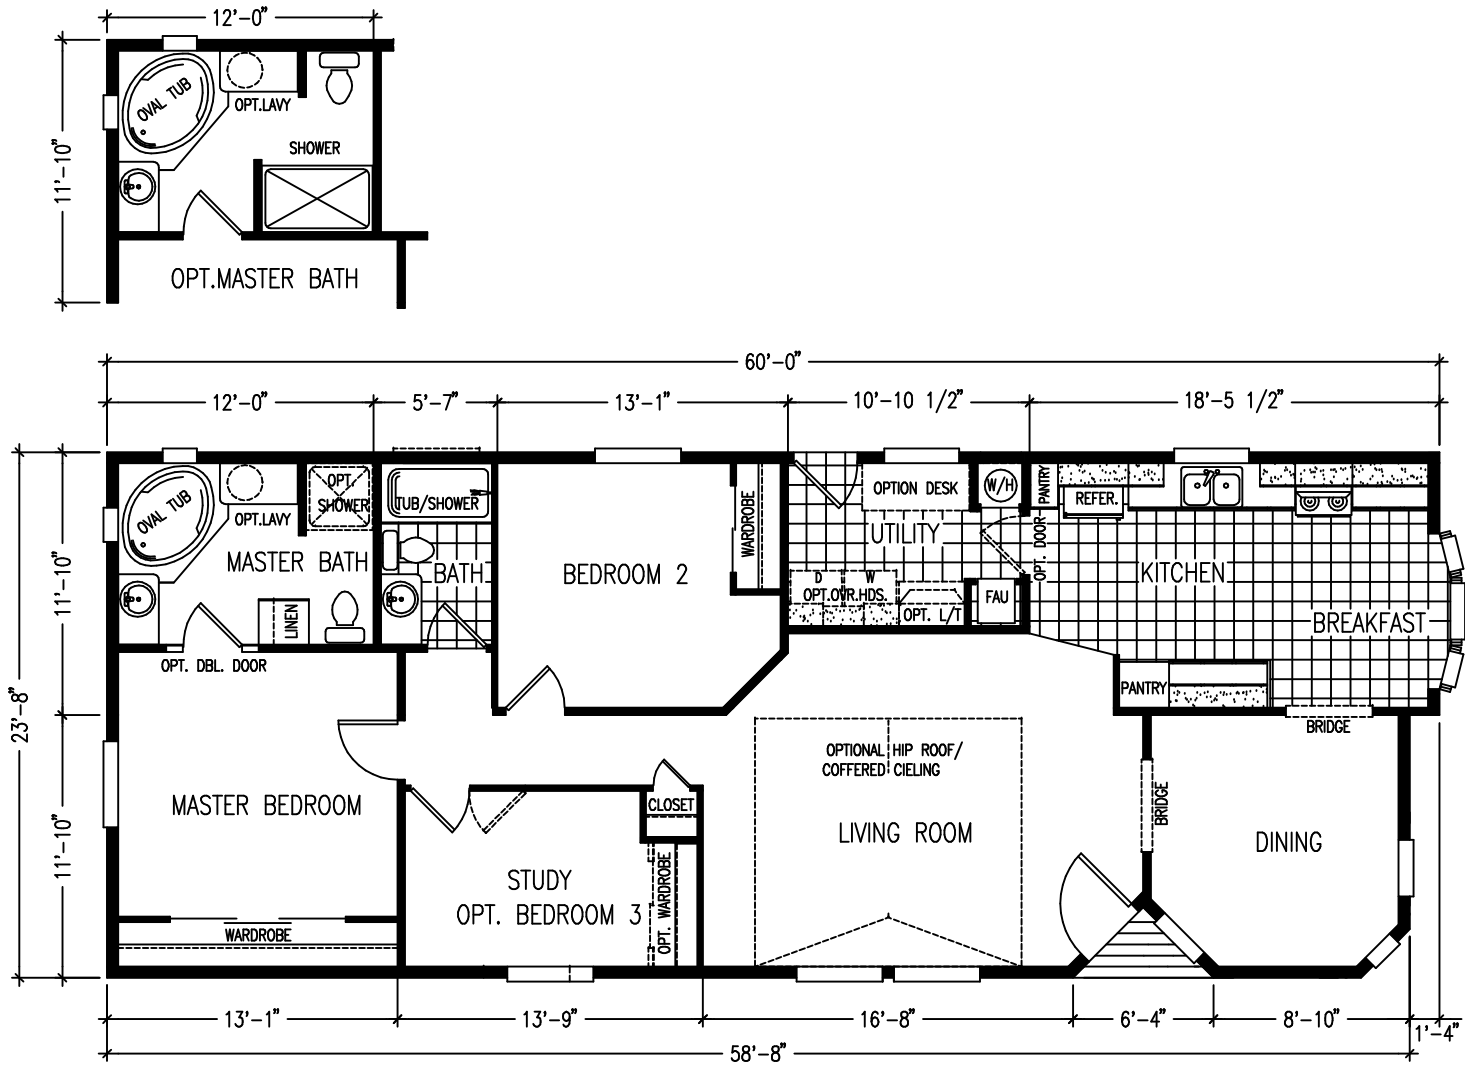

Villa 2400

1398 SQUARE FEET * 2 OR 3 BEDROOM, BREAKFAST * 2 BATH

MODEL 60002A