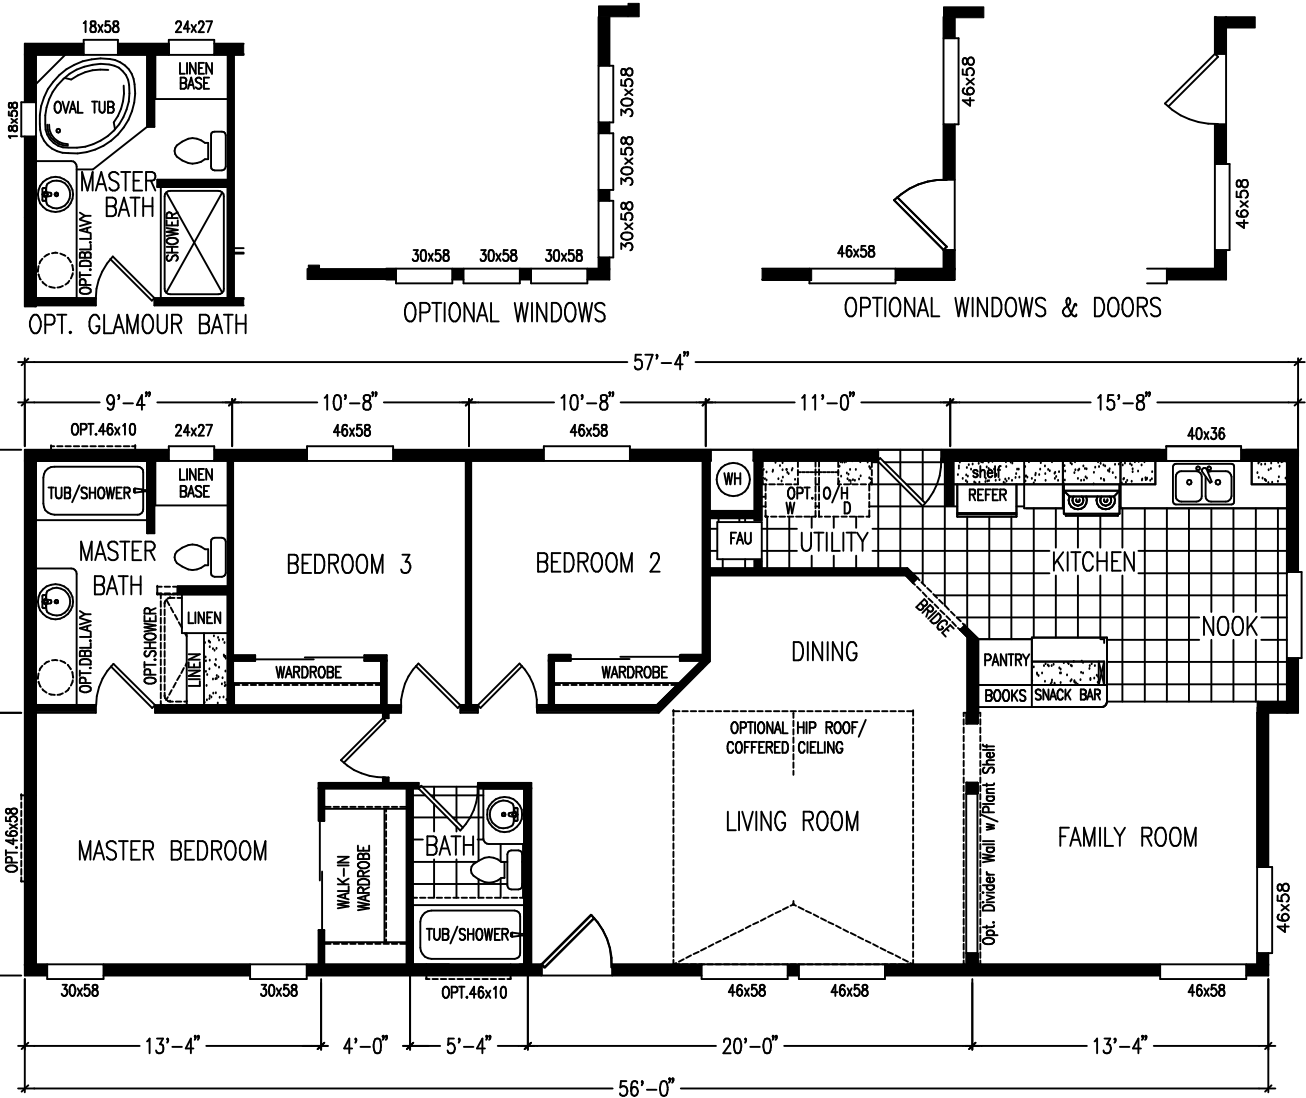

Villa 2400

1341 SQUARE FEET * 3 BEDROOM, FAMILY * 2 BATH

MODEL 57101A