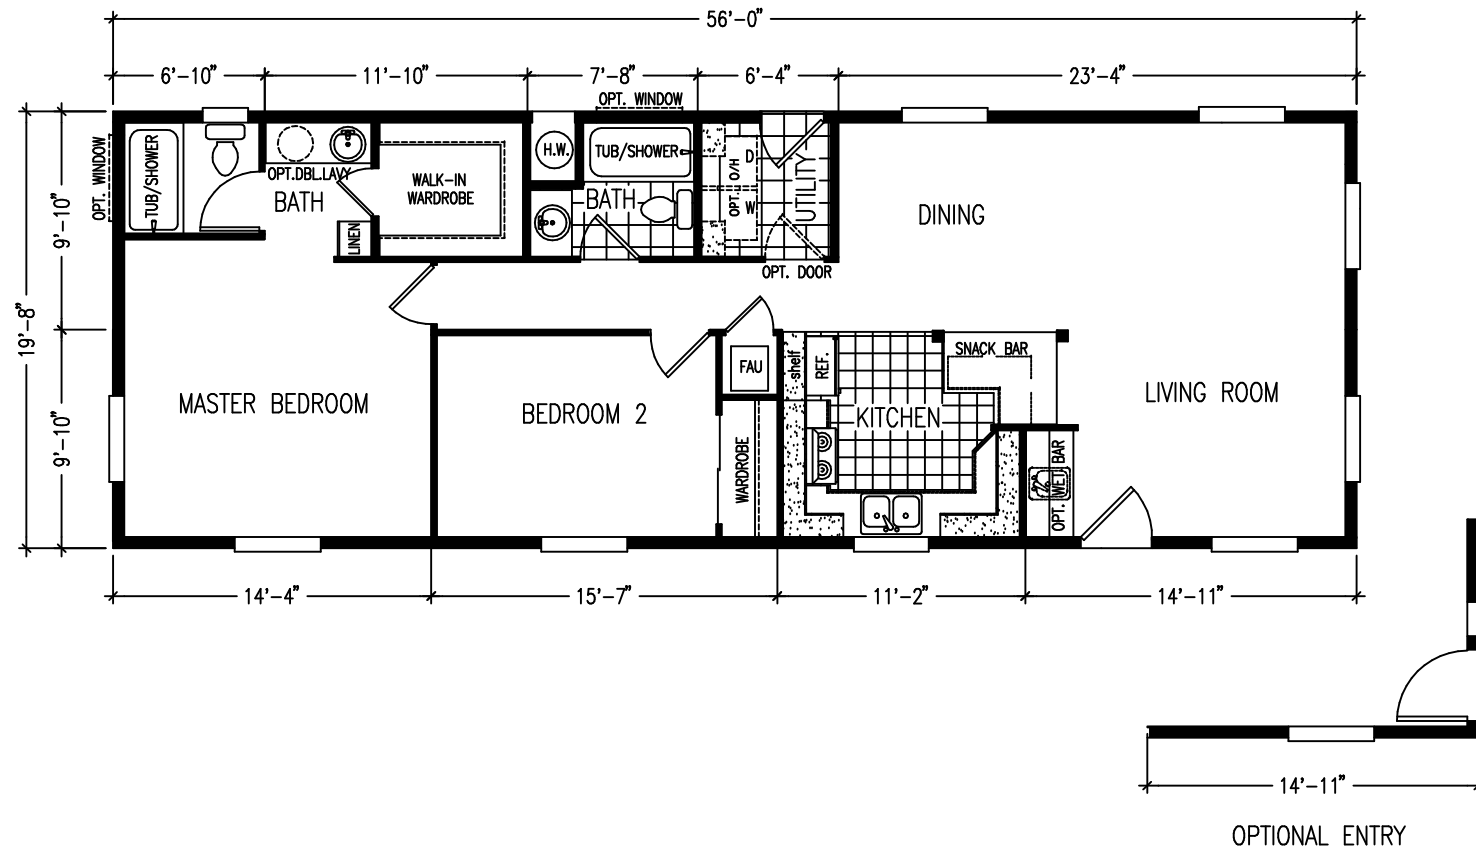

# Villa 2000

1101 SQUARE FEET \* 2 BEDROOM \* 2 BATH

MODEL 56102P

*It's All...  
About You!*  
**Karsten**  
HOMES