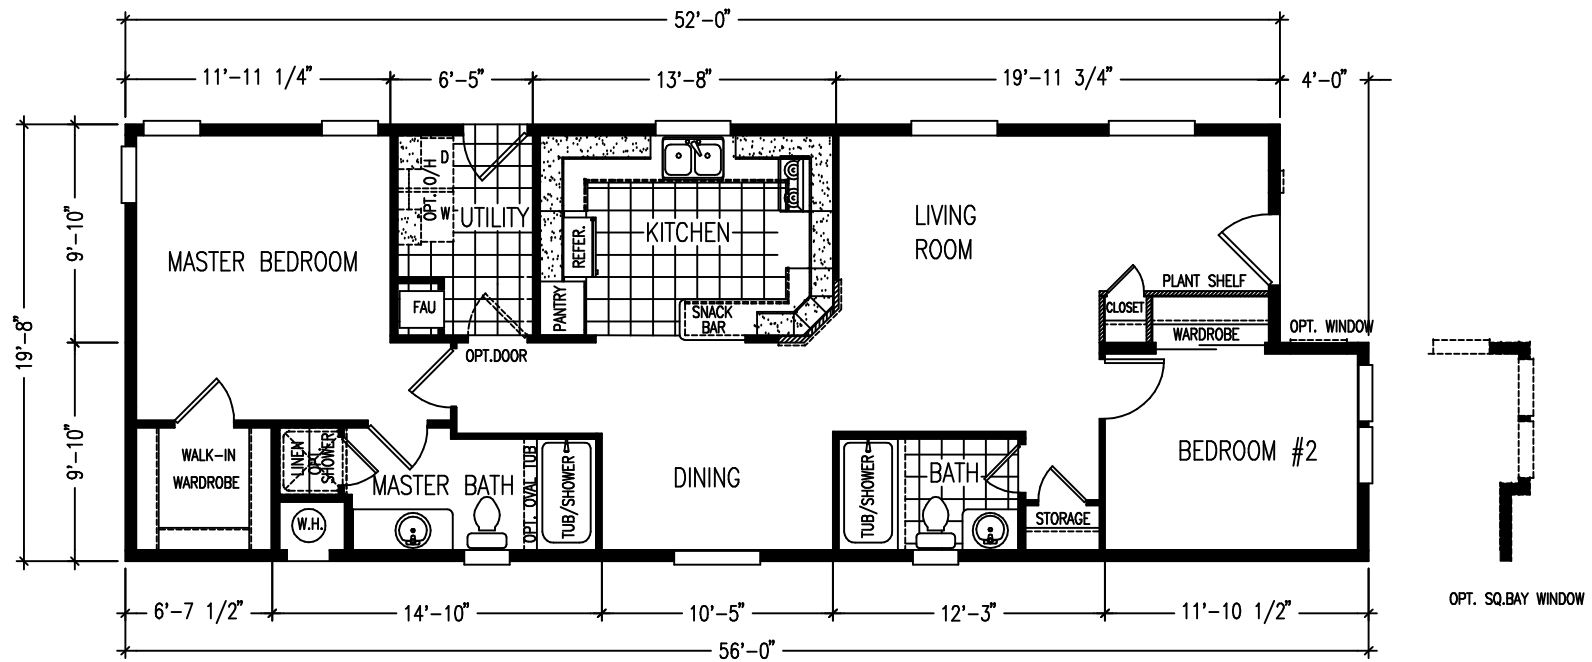

Villa 2000

1068 SQUARE FEET * 2 BEDROOM * 2 BATH

MODEL 56101P

*It's All...
About You!*
Karsten
HOMES