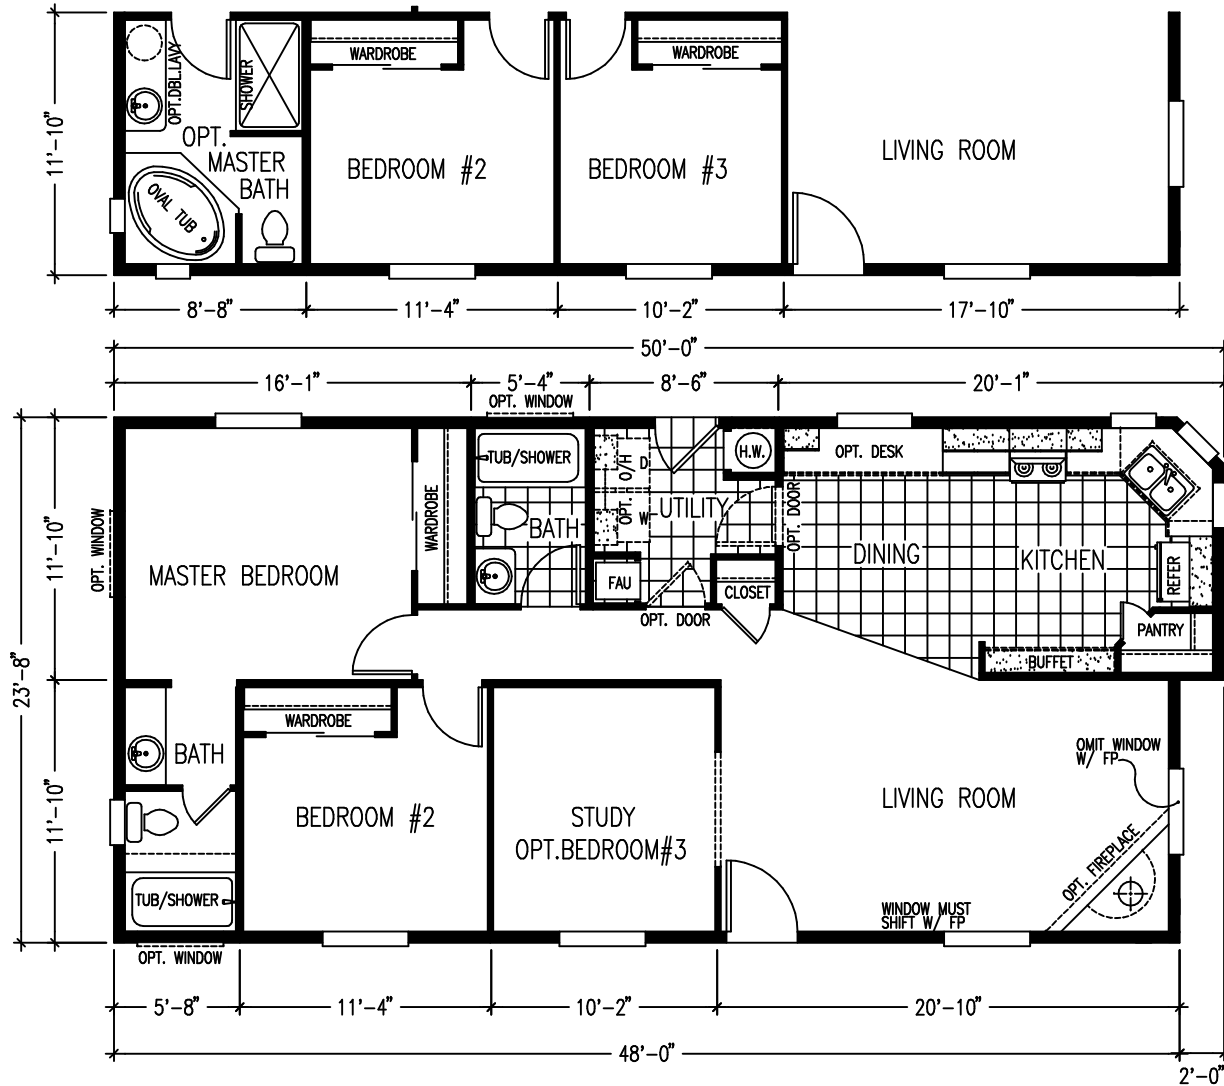

Villa 2400

1157 SQUARE FEET * 2 OR 3 BEDROOM * 2 BATH

MODEL 50001A