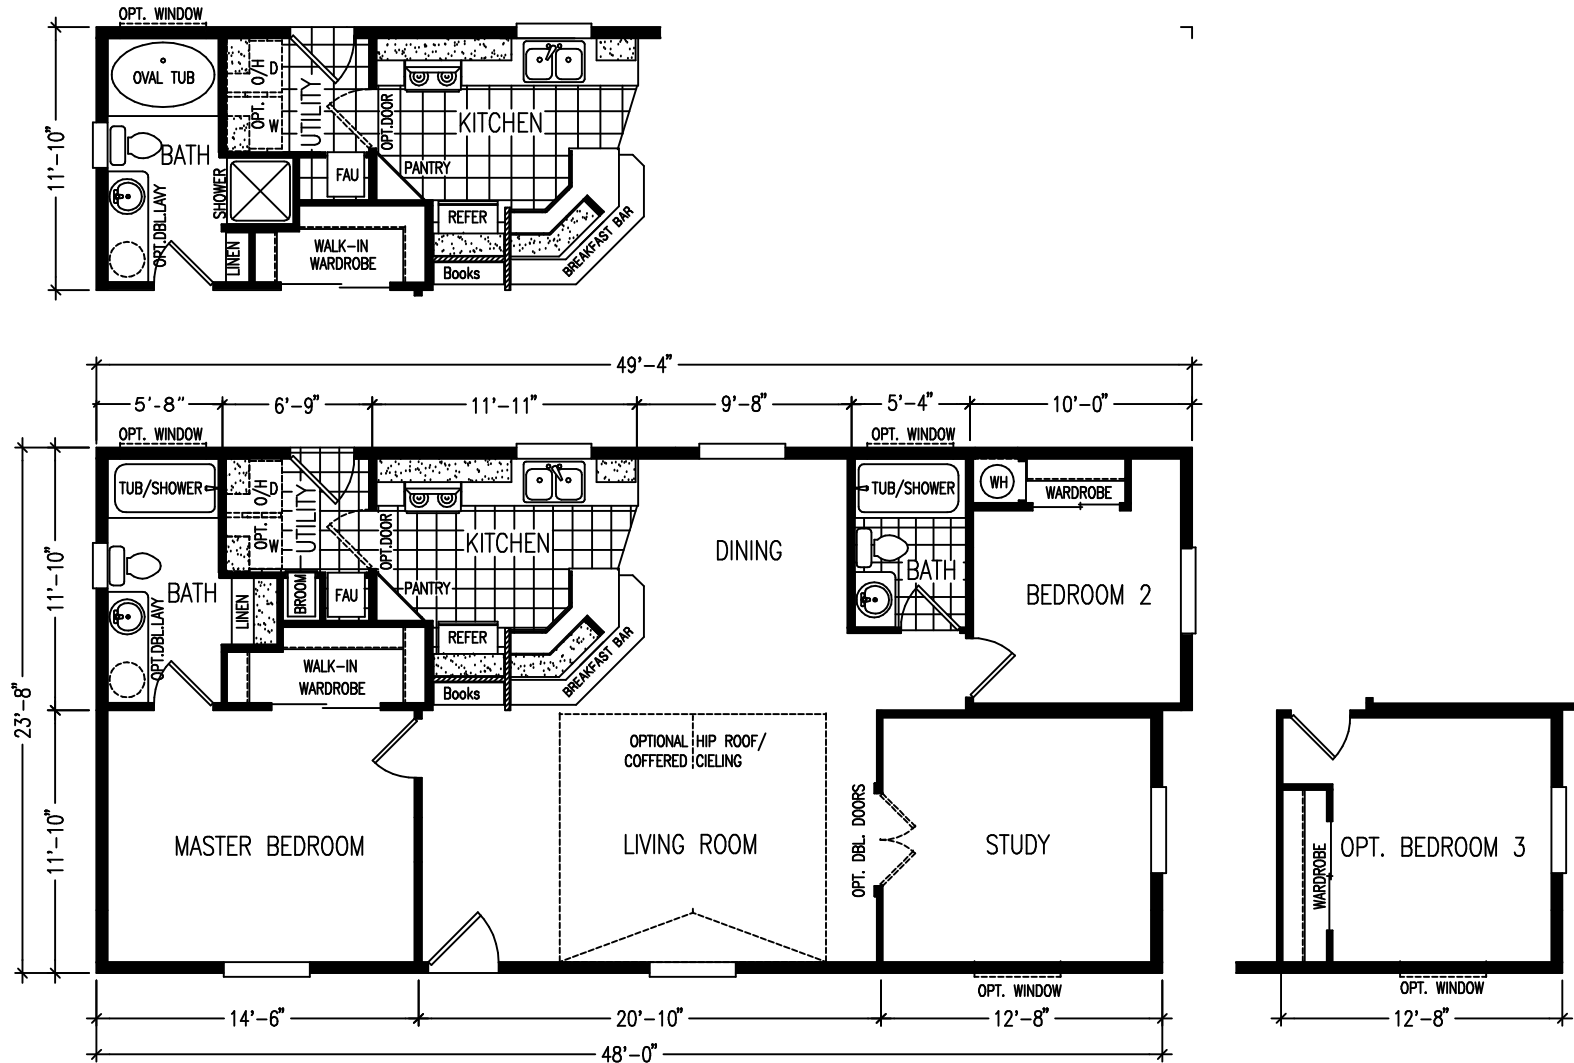

Villa 2400

1152 SQUARE FEET * 2 OR 3 BEDROOM * 2 BATH

MODEL 49104A