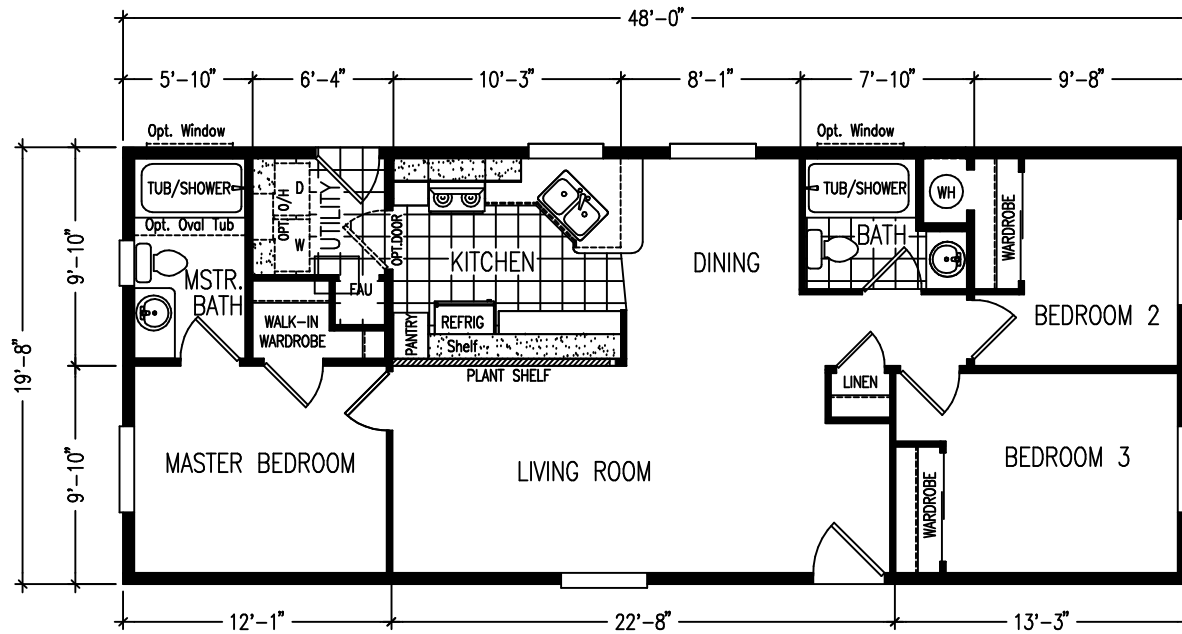

Villa 2000

944 SQUARE FEET * 3 BEDROOM * 2 BATH

MODEL 48102P

*It's All...
About You!*
Karsten
HOMES