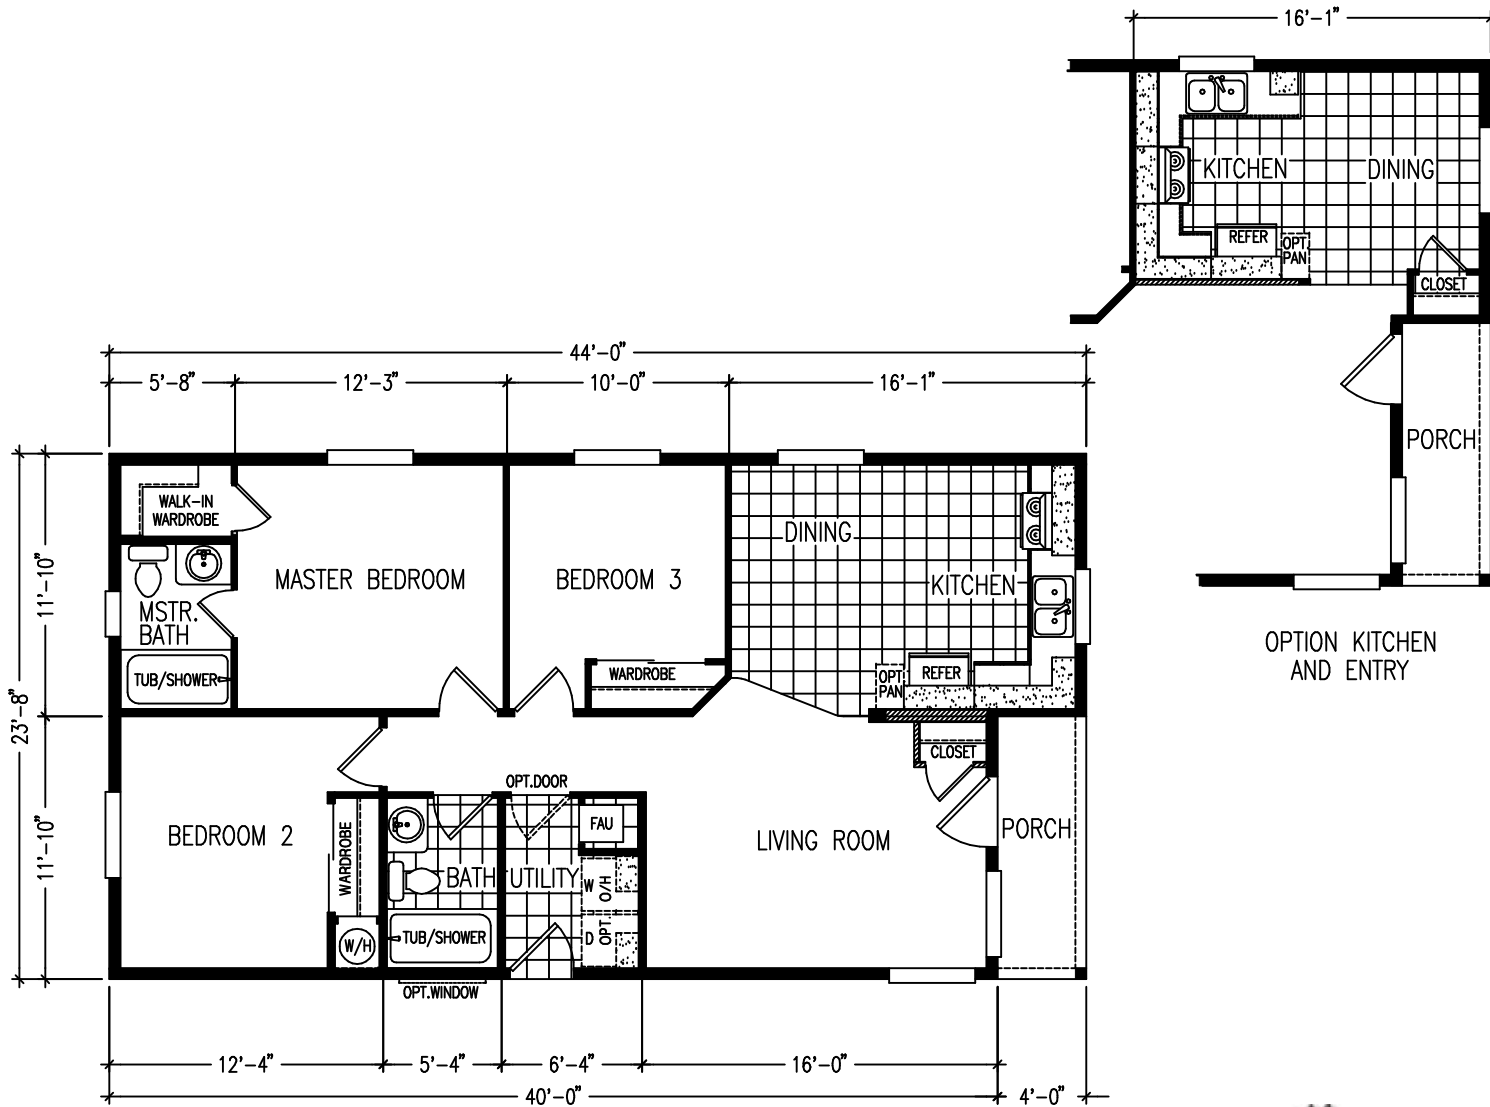

Villa 2400

994 SQUARE FEET * 3 BEDROOM * 2 BATH

MODEL 44105A