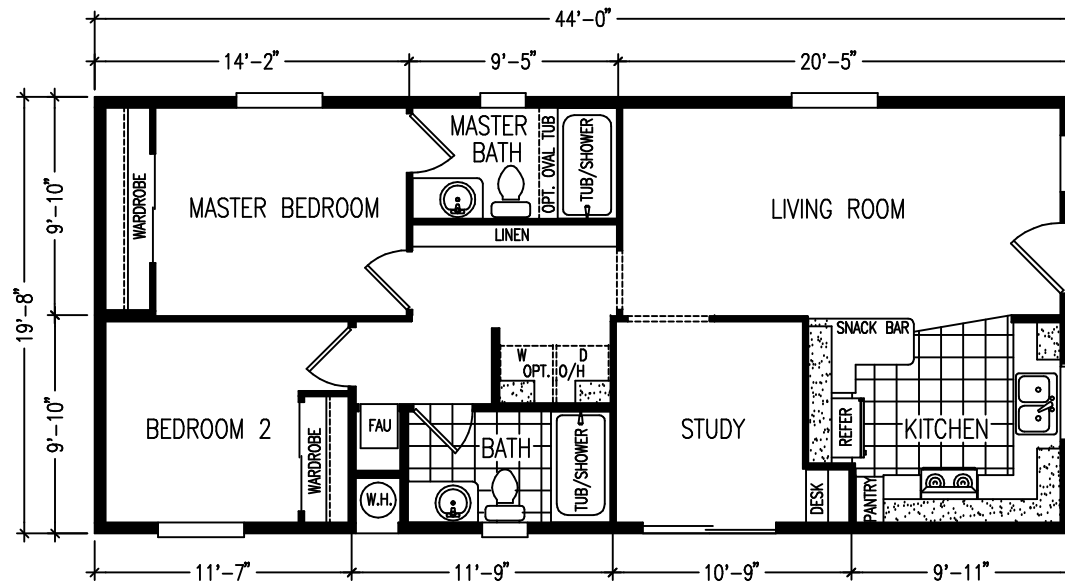

Villa 2000

865 SQUARE FEET * 2 BEDROOM, STUDY * 2 BATH

MODEL 44101P

*It's All...
About You!*
Karsten
HOMES